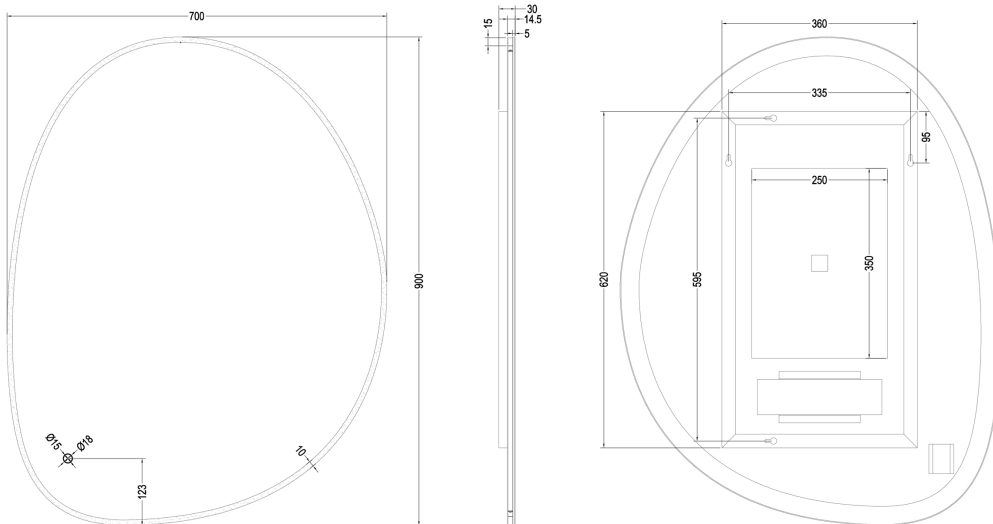

PRODUCT DATA SHEET

PRODUCT CODE

MA7090

RANGE

Mada

DESCRIPTION

Mada LED Mirror 70x90cm

WEBSITE LINK [Click Here](#)

CATEGORY	Cabinets & Mirrors
WARRANTY DETAILS	5 Years
COLOUR	Clear
PRIMARY MATERIAL	Glass
SECONDARY MATERIAL	Aluminium
INSTALL TYPE	Wall Mounted
PRODUCT WIDTH MM	700
PRODUCT HEIGHT MM	900
PRODUCT DEPTH MM	30
PRODUCT NET WEIGHT KG	7.81
STANDARDS	BS EN60598, BS EN60592, BS EN62493

IP RATING MIRRORS & CABINETS	IP44
HANDING MIRROR & CABINETS	Universal
TEMPERATURE CHANGING	Yes
SHELVES ADJUSTABLE	No
SHAVER SOCKET INCLUDED	No
CABLE LENGTH (MM)	1050
COLOUR RANGE (K)	2700-6400
LUMINOUS EFFICACY (LM/W)	95lm/W
COLOUR RENDERING INDEX (RA)	85
ENERGY RATING	F
SWITCH TYPE	Touch switch
DIMMABLE	Yes
LIGHT TYPE	LED
LED WATTAGE	14.7W
DRIVER WATTAGE	15W
DE-MISTER WATTAGE	20W

TECHNICAL DIMENSIONS

Dimensions in mm unless otherwise specified.

Tolerances (per material type) apply.

SPARES LIST

Only the parts labelled are available as spares.

NUMBER	PART CODE	DESCRIPTION
1	MIRRORFIX	Fix Screw Pack Keyhole Mirror Fix