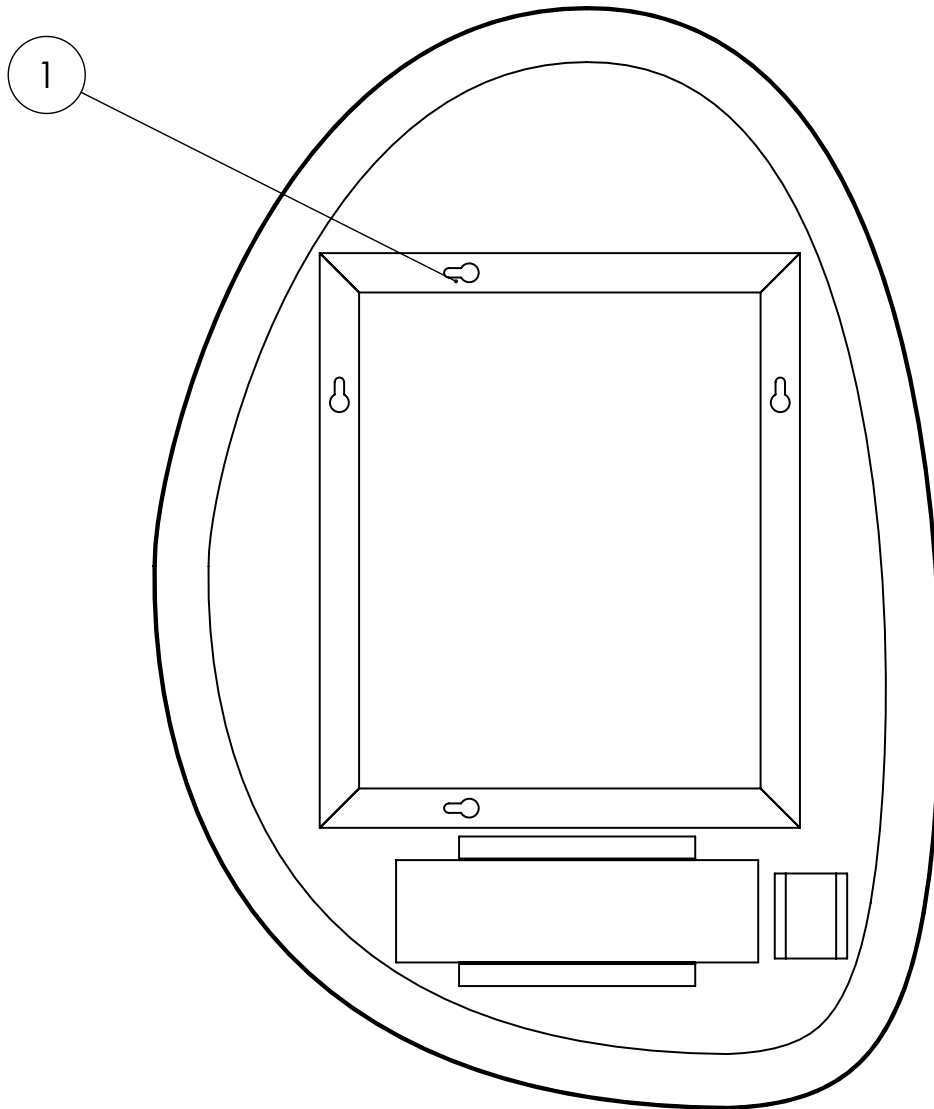

CATEGORY	Cabinets & Mirrors
WARRANTY DETAILS	5 Years
COLOUR	Clear
PRIMARY MATERIAL	Glass
SECONDARY MATERIAL	Aluminium
INSTALL TYPE	Wall Mounted
PRODUCT WIDTH MM	700
PRODUCT HEIGHT MM	900
PRODUCT DEPTH MM	30
PRODUCT NET WEIGHT KG	7.81
STANDARDS	BS EN60598, BS EN60592, BS EN62493

IP RATING MIRRORS & CABINETS	IP44
HANDING MIRROR & CABINETS	Universal
TEMPERATURE CHANGING	Yes
SHELVES ADJUSTABLE	No
SHAVER SOCKET INCLUDED	No
CABLE LENGTH (MM)	1050
COLOUR RANGE (K)	2700-6400
LUMINOUS EFFICACY (LM/W)	95lm/W
COLOUR RENDERING INDEX (RA)	85
ENERGY RATING	F
SWITCH TYPE	Touch switch
DIMMABLE	Yes
LIGHT TYPE	LED
LED WATTAGE	14.7W
DRIVER WATTAGE	15W
DE-MISTER WATTAGE	20W

TECHNICAL DIMENSIONS

Dimensions in mm unless otherwise specified.

Tolerances (per material type) apply.

SPARES LIST

Only the parts labelled are available as spares.

NUMBER	PART CODE	DESCRIPTION
1	MIRRORFIX	Fix Screw Pack Keyhole Mirror Fix