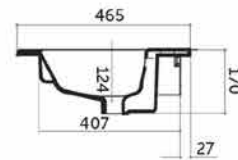

CETTINA - WASHBASIN 120 – WHITE HIGH GLOSS

SKU 933777

DIMENSIONS: Length: 1210 mm
 Depth: 465 mm
 Height: 170 mm

Sink	Tablet – 1 washbasin
Material	Ceramic
Color	White high gloss
Mounting	Tablet
With tap hole	Yes
With overflow	Yes
Overflow location	Centre