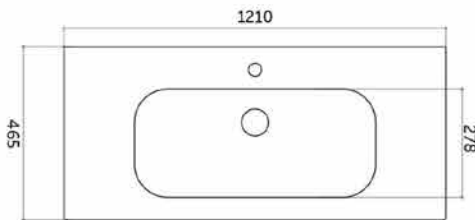

CETTINA - WASHBASIN 120 – WHITE HIGH GLOSS

SKU 933777

DIMENSIONS: Length: 1210 mm
 Depth: 465 mm
 Height: 170 mm

Sink	Tablet – 1 washbasin
Material	Ceramic
Color	White high gloss
Mounting	Tablet
With tap hole	Yes
With overflow	Yes
Overflow location	Centre