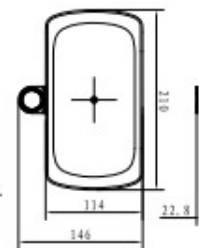

CALUSO – COMPLETE SHOWER SET - 3 JETS

SKU 186141

Rev.
Dimensions and assortment can be modified without prior notification.

F186141E

CALUSO – COMPLETE SHOWER SET - 3 JETS

SKU 186141

Dimensions: height of the shower set: 750 mm

Colour: chromed

Mounting: wall-mounted

Characteristics:

- complete shower set
- 3 jets: oxygen spray, oxygen massage, oxygen spray + massage
- bar with adjustable fixing points
- with smoothed flexible hose
- with soap holder
- anti-twist
- anti-folds
- anti-scratch
- easy clean / anti-liming nozzles
- water saving: flow 6 litres/min.