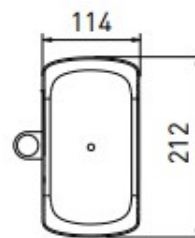

CALUSO – COMPLETE SHOWER SET - 3 JETS

SKU 186141

Rev.
Dimensions and assortment can be modified without prior notification.

F186141E

CALUSO – COMPLETE SHOWER SET - 3 JETS

SKU 186141

Dimensions: height of the shower set: 750 mm

Colour: chromed

Mounting: wall-mounted

Characteristics:

- complete shower set
- 3 jets: oxygen spray, oxygen massage, oxygen spray + massage
- bar with adjustable fixing points
- with smoothed flexible hose
- with soap holder
- anti-twist
- anti-folds
- anti-scratch
- easy clean / anti-liming nozzles
- water saving: flow 6 litres/min.