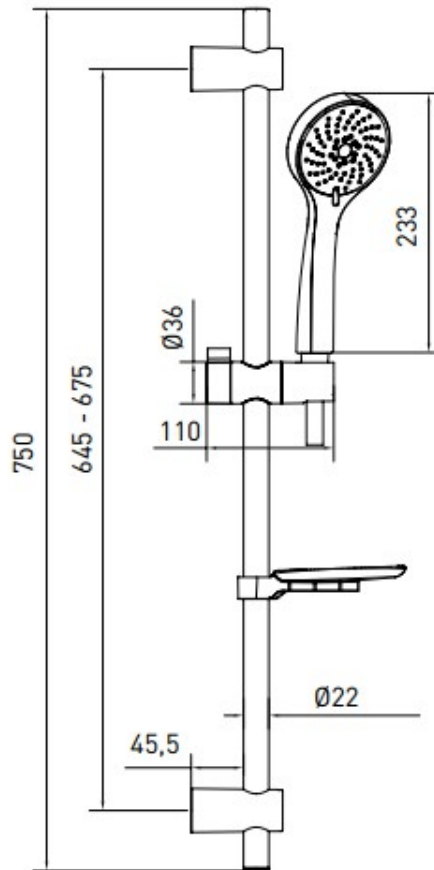

CALUSO – COMPLETE SHOWER SET - 3 JETS

SKU 186141

Rev.
Dimensions and assortment can be modified without prior notification.

F186141E

CALUSO – COMPLETE SHOWER SET - 3 JETS

SKU 186141

Dimensions: height of the shower set: 750 mm

Colour: chromed

Mounting: wall-mounted

Characteristics:

- complete shower set
- 3 jets: oxygen spray, oxygen massage, oxygen spray + massage
- bar with adjustable fixing points
- with smoothed flexible hose
- with soap holder
- anti-twist
- anti-folds
- anti-scratch
- easy clean / anti-liming nozzles
- water saving: flow 6 litres/min.

Rev.

Dimensions and assortment can be modified without prior notification.

F186141E