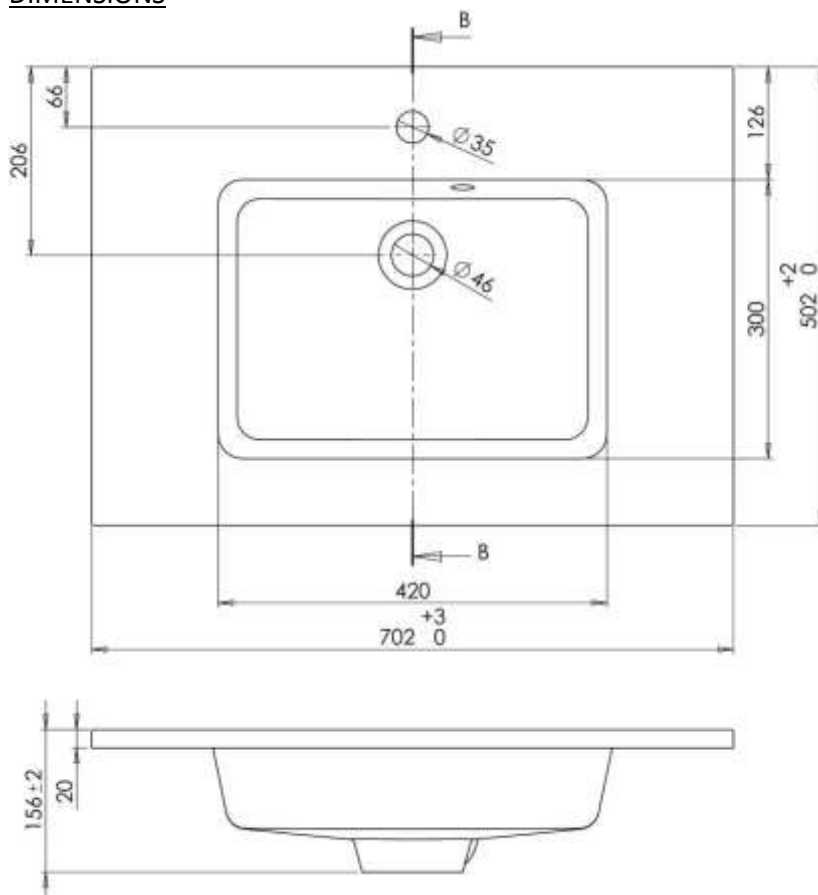

**TAZ – WASHBASIN / INTEGRATED TABLET - 70X50**

**SKU 928361**

PICTURE

DIMENSIONS

06.2016

Dimensions and assortment can be modified without prior notification.

F928361E

<b>Type of washbasin</b>	Integrated square tablet
<b>Number of basin(s)</b>	Single
<b>Material</b>	Artificial marble
<b>Colour</b>	White
<b>Finishing</b>	Brilliant
<b>Thickness of tablet</b>	2 cm
<b>Depth of basin</b>	11.1 cm
<b>With integrated overflow</b>	Yes
<b>With integrated tap hole</b>	Yes
<b>With siphon hole</b>	Yes
<b>Diameter of tap hole</b>	35 mm
<b>With watertight ring</b>	No
<b>Combination</b>	can be combined with any Van Marcke cabinet
<b>Treatment</b>	Easy clean – anti-liming
<b>Weight</b>	13.50 kg
<b>Warranty</b>	5 years
<b>Extras</b>	/
<b>With fixation set</b>	Yes