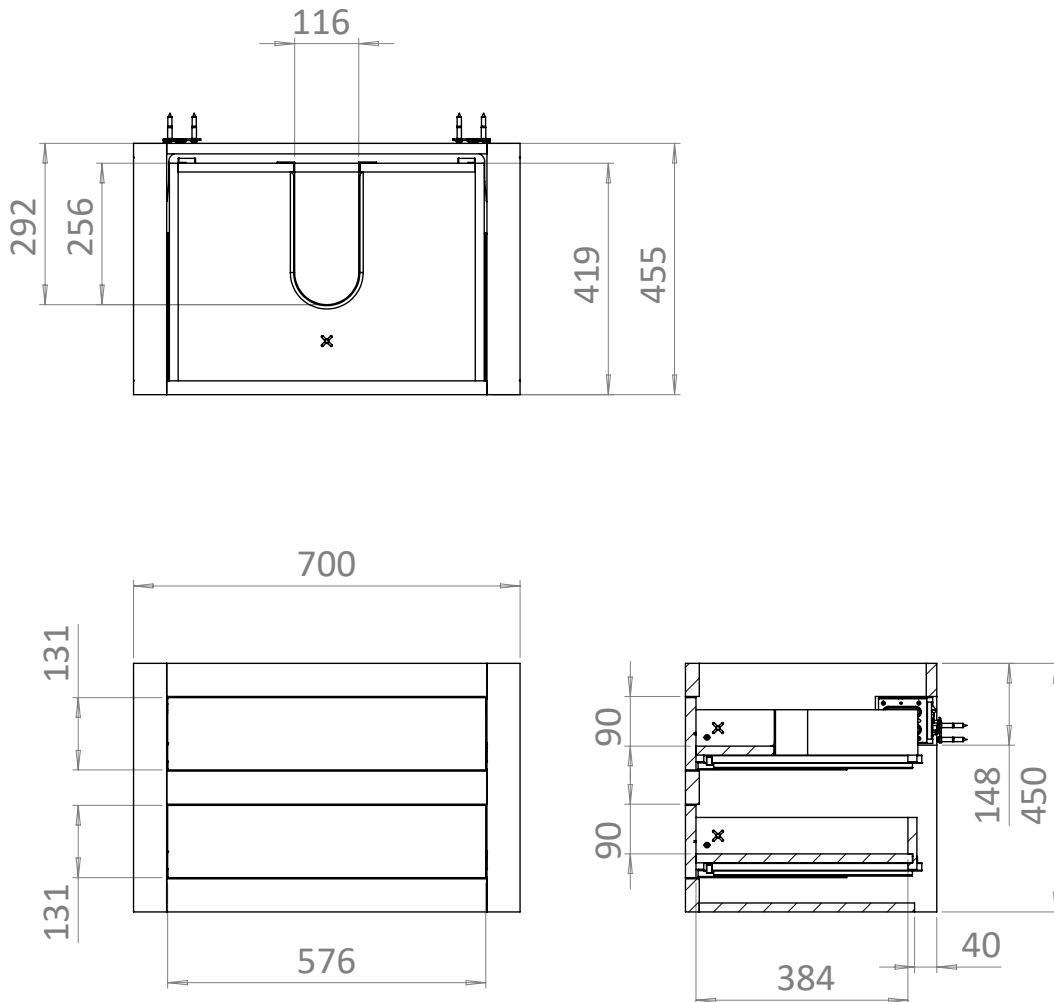

PRODUCT DATA SHEET

PRODUCT CODE
CV7000SGR

RANGE
CANVASS

DESCRIPTION
Basin Unit 700mm Sage Green

COLOUR	Sage Green
COLOUR CODE/ REFERENCE	Crosswater Exclusive
MATERIAL	16 and 18mm MDF Solvent Free Acrylic Lacquer
STANDARDS	EN 13986 EN 14749
INSTALLATION TYPE	Floor Standing with Legs or Wall Hung
DRAWER BOX	Self Coloured to Carcass Concealed Runners
DRAWER RUNNERS	Emuca Silver - Soft Close, Pull to Open
DRAWER EXTENSION	Full Extension
DRAWER ADJUSTMENT	3 Way
DRAWER CAPACITY	30kg
WALL HANGERS	ITALIANA FERRAMENTA Libra 11 With Safety Lock - Factory Fitted Load Capacity 200kg Per Pair On A Solid Wall 3 Way Adjustment
ADJUSTABLE FEET	Yes
WARRANTY	10 Years

TECHNICAL DIMENSIONS

Dimensions in mm unless otherwise specified.

Tolerances (per material type) apply.

V10522

SPARES DIAGRAM

NUMBER	PART CODE	DESCRIPTION
1	DF_CV7000WG	Canvass Drawer Front - Gloss White
	DF_CV7000IB	Canvass Drawer Front - Indigo Blue
	DF_CV7000SG	Canvass Drawer Front - Storm Grey
	DF_CV7000SGR	Canvass Drawer Front - Sage Green
2	RUNNERSCANVASS	Set of Drawer Runners x2 Canvass Depth 370mm
3	WBRACKETSCANVASS	Wall Brackets x2 Canvass
4	LEGISNTALL_CANVASS	Canvass Leg Install kit