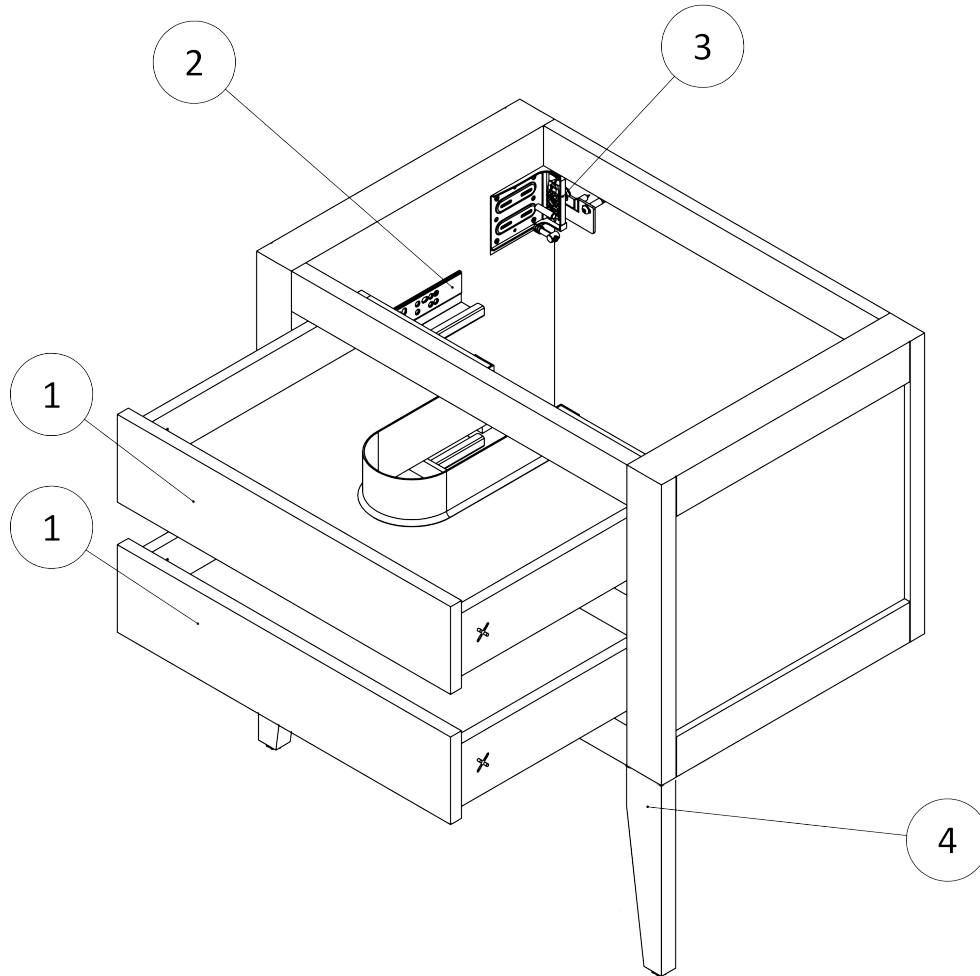

PRODUCT DATA SHEET

PRODUCT CODE
CV7000SGR

RANGE
CANVASS

DESCRIPTION
Basin Unit 700mm Sage Green

COLOUR	Sage Green
COLOUR CODE/ REFERENCE	Crosswater Exclusive
MATERIAL	16 and 18mm MDF Solvent Free Acrylic Lacquer
STANDARDS	EN 13986 EN 14749
INSTALLATION TYPE	Floor Standing with Legs or Wall Hung
DRAWER BOX	Self Coloured to Carcass Concealed Runners
DRAWER RUNNERS	Emuca Silver - Soft Close, Pull to Open
DRAWER EXTENSION	Full Extension
DRAWER ADJUSTMENT	3 Way
DRAWER CAPACITY	30kg
WALL HANGERS	ITALIANA FERRAMENTA Libra 11 With Safety Lock - Factory Fitted Load Capacity 200kg Per Pair On A Solid Wall 3 Way Adjustment
ADJUSTABLE FEET	Yes
WARRANTY	10 Years

TECHNICAL DIMENSIONS

Dimensions in mm unless otherwise specified.

Tolerances (per material type) apply.

V10522

SPARES DIAGRAM

NUMBER	PART CODE	DESCRIPTION
1	DF_CV7000WG	Canvass Drawer Front - Gloss White
	DF_CV7000IB	Canvass Drawer Front - Indigo Blue
	DF_CV7000SG	Canvass Drawer Front - Storm Grey
	DF_CV7000SGR	Canvass Drawer Front - Sage Green
2	RUNNERSCANVASS	Set of Drawer Runners x2 Canvass Depth 370mm
3	WBRACKETSCANVASS	Wall Brackets x2 Canvass
4	LEGISNTALL_CANVASS	Canvass Leg Install kit