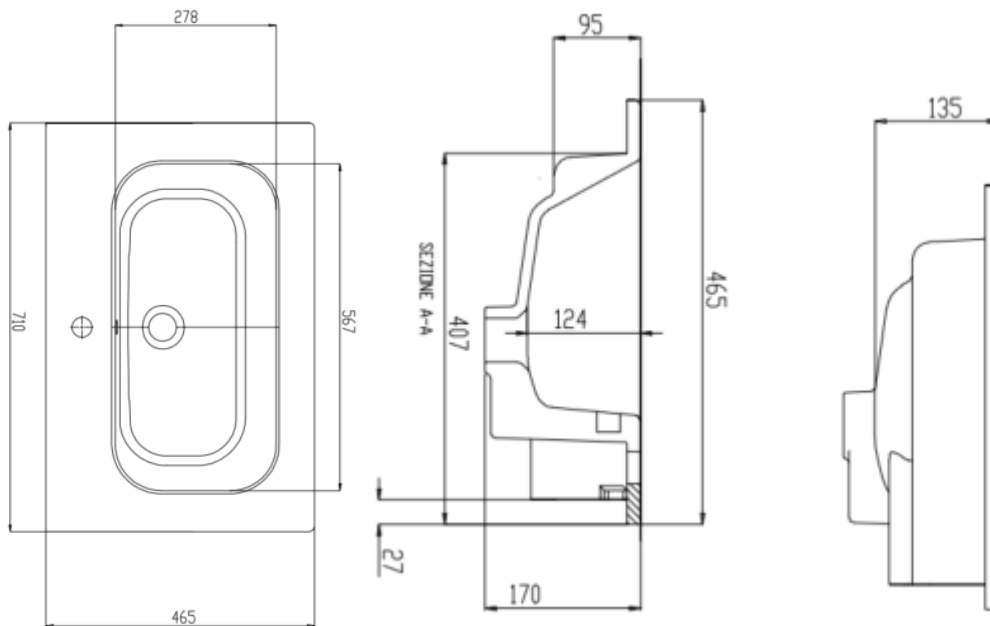

CETTINA - WASHBASIN 70 – WHITE HIGH GLOSS

SKU 933721

DIMENSIONS: Length: 710 mm
 Depth: 465 mm
 Height: 170 mm

Sink	Tablet – 1 washbasin
Material	Ceramic
Color	White high gloss
Mounting	Tablet
With tap hole	Yes
With overflow	Yes
Overflow location	Centre