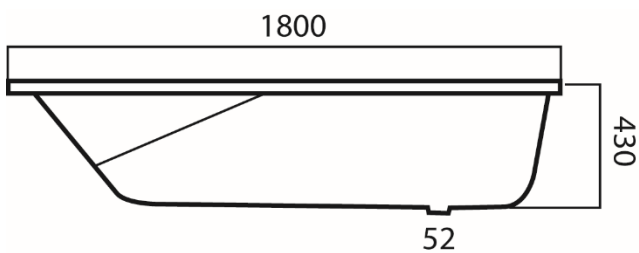

SERENO – WHIRLPOOL – BUILT-IN BATH 1800 X 850 X 430 MM

SKU 119816

DIMENSIONS: Length: 1800 mm
 Width: 850 mm
 Height: 430 mm

CHARACTERISTICS:

- Water massage:
 - Large hydro jets – 6 - side jets
 - Micro back jets – 3
- Pneumatic control (on/ off) – Yes
- Overflow system and feet are premounted
- Siphon to be ordered separately (SKU 130025)
- Pump – 1.2 P
- Pump noise – 60 dB
- Material – acrylic
- Colour – chrome
- Capacity – 235 L
- Waste - D 52 mm
- Fixation – only in Sereno bathtubs