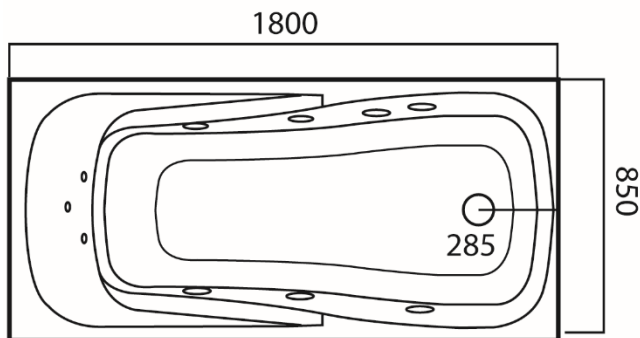

SERENO – WHIRLPOOL – BUILT-IN BATH 1800 X 850 X 430 MM

SKU 119816

DIMENSIONS: Length: 1800 mm
 Width: 850 mm
 Height: 430 mm

CHARACTERISTICS:

- Water massage:
 - Large hydro jets – 6 - side jets
 - Micro back jets – 3
- Pneumatic control (on/ off) – Yes
- Overflow system and feet are premounted
- Siphon to be ordered separately (SKU 130025)
- Pump – 1.2 P
- Pump noise – 60 dB
- Material – acrylic
- Colour – chrome
- Capacity – 235 L
- Waste - D 52 mm
- Fixation – only in Sereno bathtubs