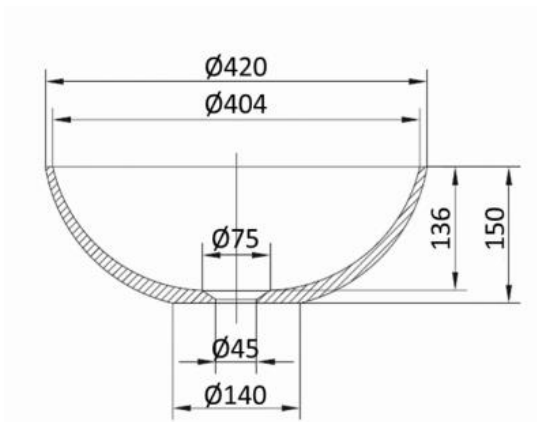

JAVA MARBLE – BOWL COUNTER TOP WASHBASIN

SKU 018809

DIMENSIONS: Diameter: 420 mm
 Height: 150 mm

Type sink	Counter top washbasin - bowl
Material	Natural stone - marble
Color	Carrara
Overflow	No
Tap hole	No
Ø drain	45 mm
Weight	7.5 kg
Extra's	Differences in colour are possible due to the natural characteristics of the material.