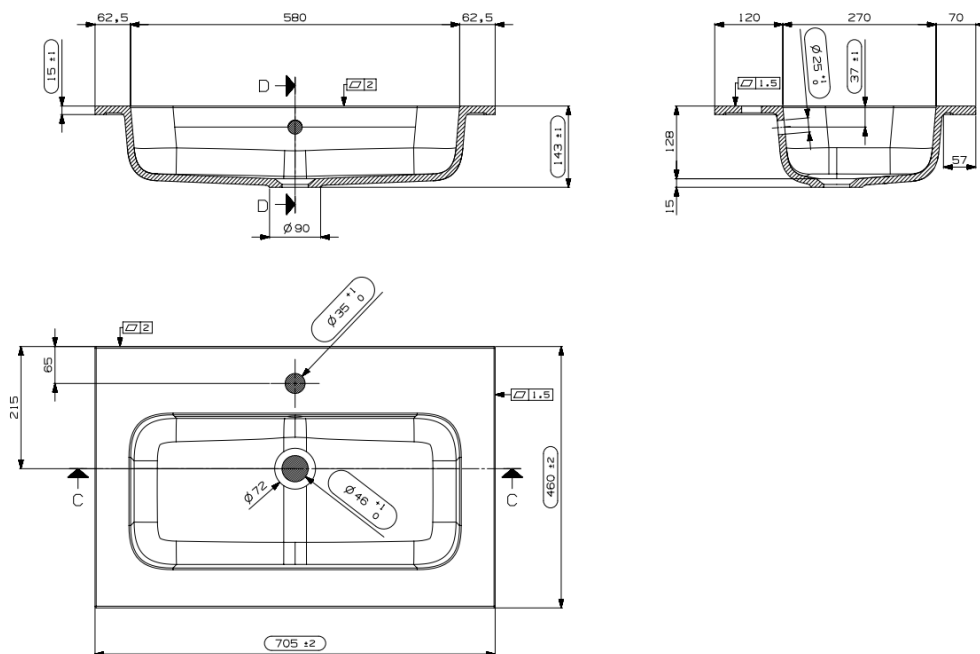

**PACO – WASHBASIN / INTEGRATED TABLET – 70X46**

SKU 930255

**DIMENSIONS:**  
**Length: 700 mm**  
**Depth: 460 mm**  
**Height: 15 mm**

Washbasin	Tablet – 1 Washbasin
Material	Artificial marble
Color	Mat white
Mounting	Tablet
With tap hole	Yes
With overflow	Yes