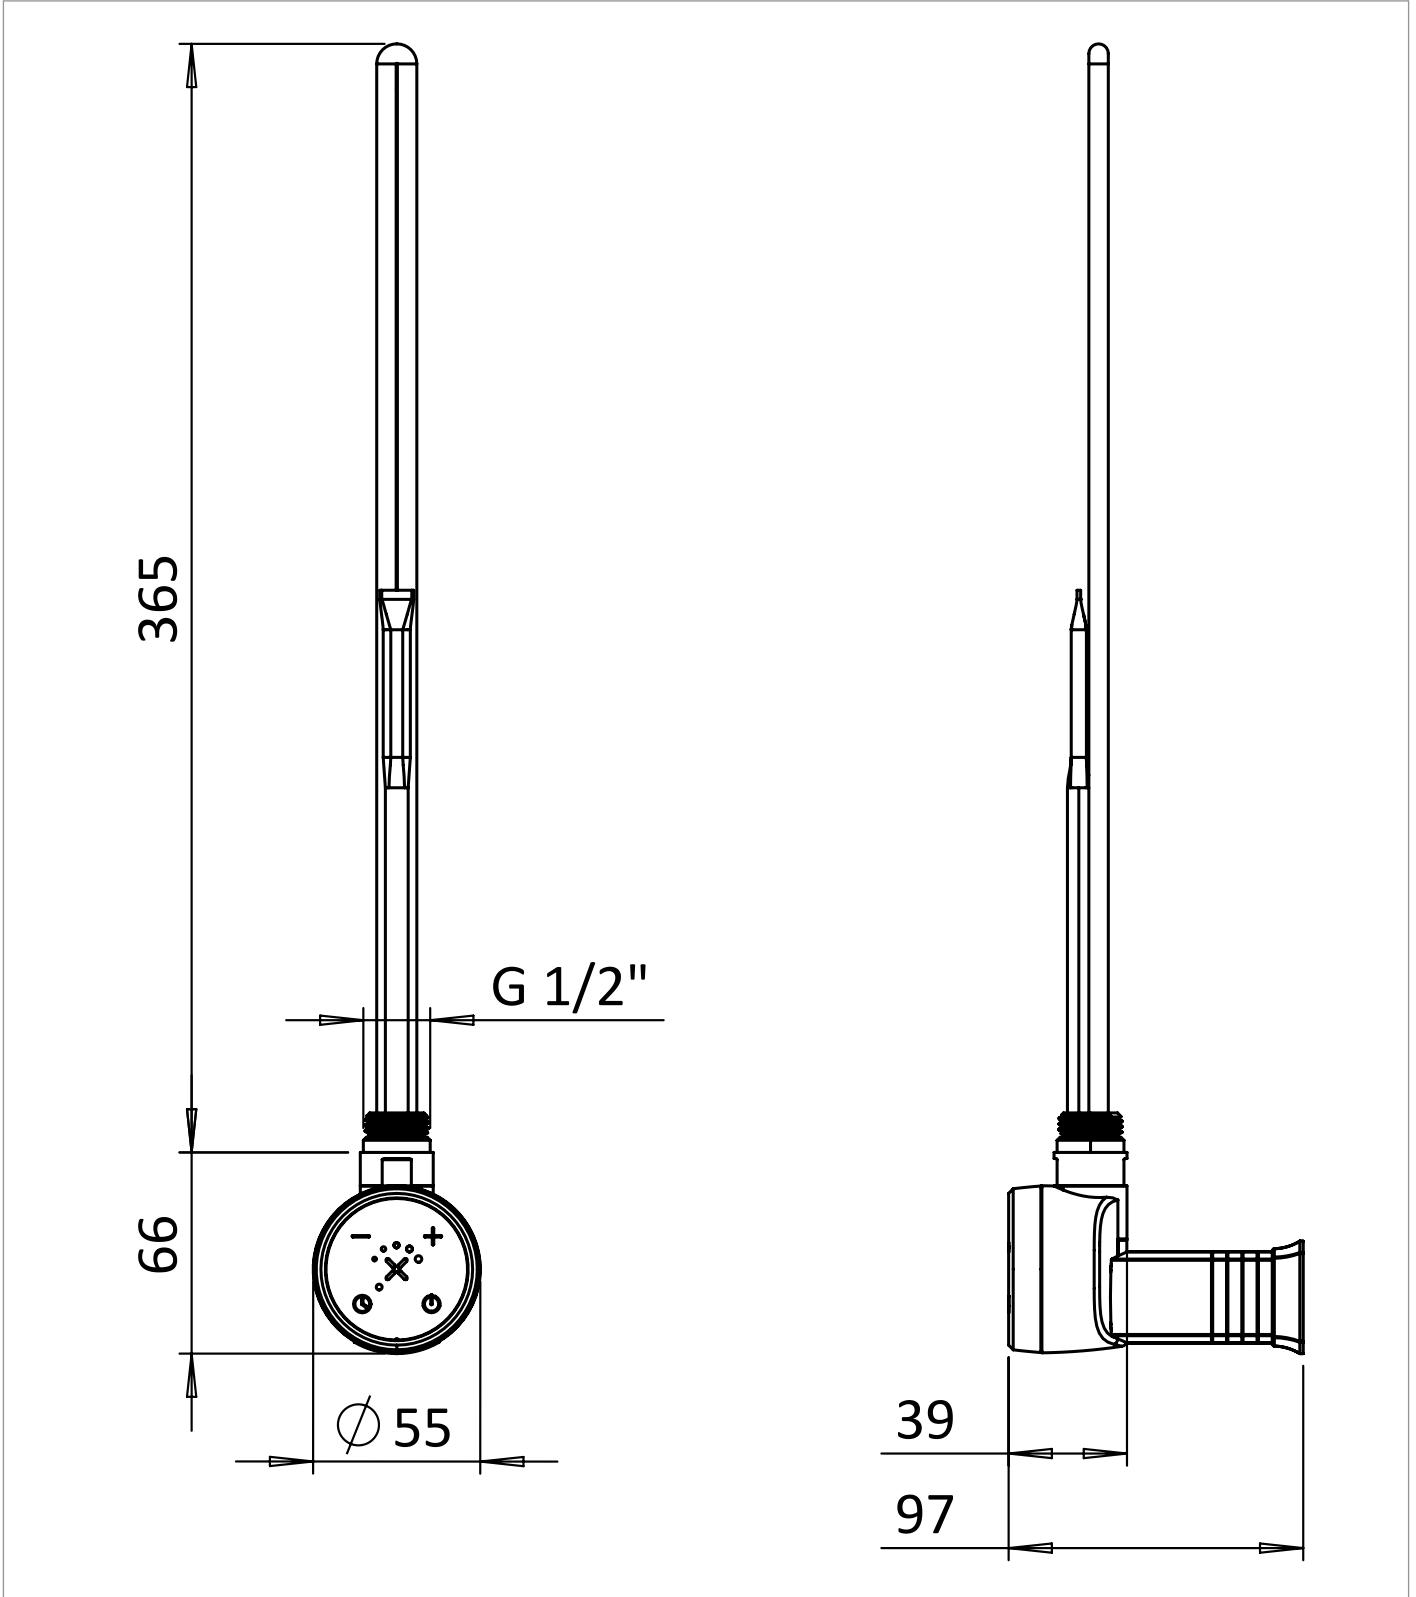

PRODUCT DATA SHEET

PRODUCT CODE

ELE600F

RANGE

Elements

DESCRIPTION

Element 600W Brushed Brass Effect

WEBSITE LINK [Click Here](#)

CATEGORY	Heating
COLOUR	Brushed Brass
FINISH APPLICATION	Lacquered
PRIMARY MATERIAL	ABS
PRODUCT LENGTH MM	55
PRODUCT HEIGHT MM	66
PRODUCT WIDTH MM	431
PRODUCT BOXED WEIGHT (KG)	0.65
INSTALL TYPE	N/A
STANDARDS	BS EN 60335-1:2012

OUTPUT (WATTS)	600
IP RATING HEATING	IPx5
CUT OUT TEMPERATURE (DEGREES)	65
OUTPUT (BTU ΔT=50)	2047.28
FULLY FILLED WEIGHT (KG)	0.31

TECHNICAL DIMENSIONS

Dimensions in mm unless otherwise specified.

Tolerances (per material type) apply.