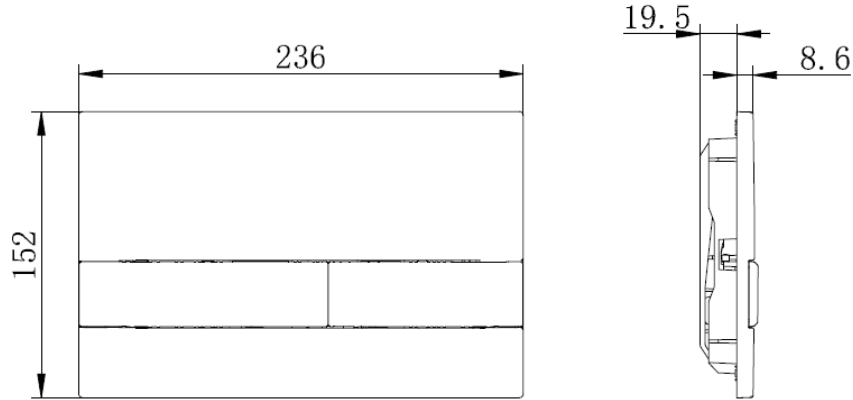

Measurements in millimetres mm
 Information updated January 2019
 Tel 0345 873 8840

TECHNICAL

ARENA Dual Flush Plate

TECHNICAL DATA

CODE No	ANFLUSH
Application	Domestic, hotel, residential
Material	ABS
Use	Front Flush actuation for Crosswater concealed cisterns
Feature	Sound absorbing actuation rods Tool-free adjustment
Technical	Maximum activation force <20N
Fixing	Mounting frame included
Warranty	10 years