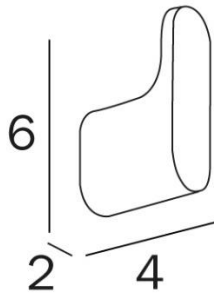

**SCURA – SINGLE HOOK SOFT TOUCH**

**SKU 215731**

**DIMENSIONS:**

**Length: 60 mm**

**Width: 20 mm**

**Depth: 40 mm**

<b>Material</b>	<b>Brass</b>
<b>Colour</b>	<b>Black</b>
<b>Fixing</b>	<b>Wall mounted</b>
<b>Characteristics</b>	<b>Fixation set included Simple installation via a click system (easy wall mounting)</b>