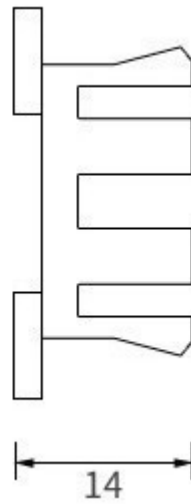

Measurements in millimetres mm

Information updated March 2021

Tel 0345 873 8840

crosswater<sup>™</sup>

Code	Description	COLOUR
OVFLOWC	Basin Overflow	Chrome
OVFLOWF	Basin Overflow Ring	Brushed Brass
OVFLOWMB	Basin Overflow Ring	Matt Black
OVFLOWV	Basin Overflow Ring	Brushed Stainless Effect
<i>Suitable for ceramic basins only</i>		