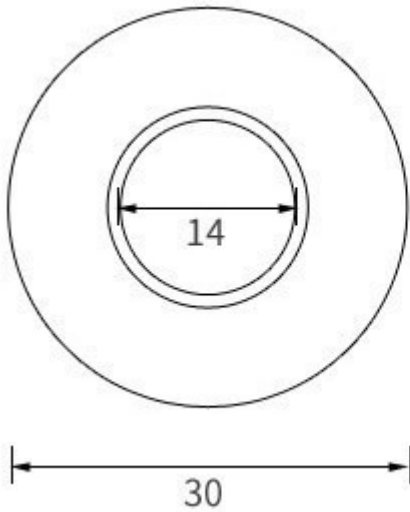

Measurements in millimetres mm

Information updated March 2021

Tel 0345 873 8840

crosswater<sup>™</sup>

Code	Description	COLOUR
OVFLOWC	Basin Overflow	Chrome
OVFLOWF	Basin Overflow Ring	Brushed Brass
OVFLOWMB	Basin Overflow Ring	Matt Black
OVFLOWV	Basin Overflow Ring	Brushed Stainless Effect
<i>Suitable for ceramic basins only</i>		