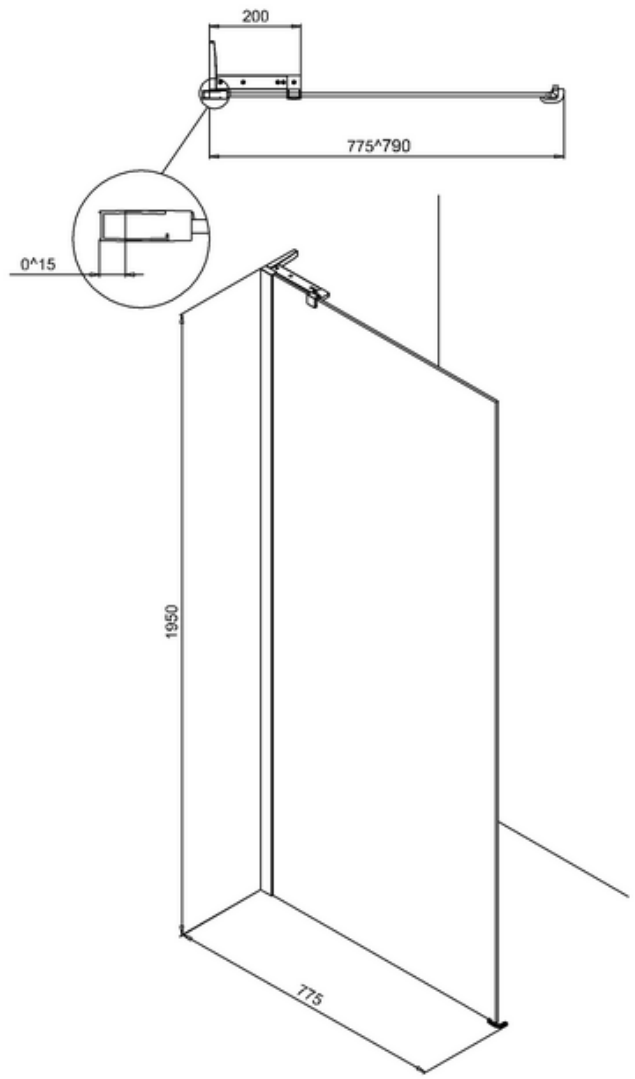

DBDSC1060+ - Double Bath Screen

DHDSC0900+ - Design Hinge Door 900

DHDSC1200+ - Design Hinge Door 1200

DSPSC0600+ - Side panel 600mm

DSPSC0800+ - Side panel 800mm

DSPSC0900+ - Side panel 900mm

DSPSC1000+ - Side panel 1000mm