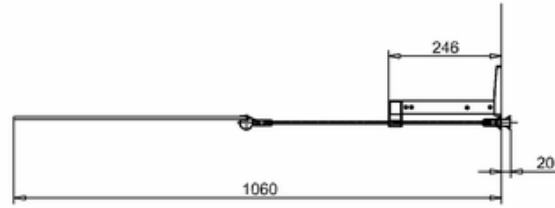

DBDSC1060+ - Double Bath Screen

DHDSC0900+ - Design Hinge Door 900

DHDSC1200+ - Design Hinge Door 1200

DSPSC0600+ - Side panel 600mm

DSPSC0800+ - Side panel 800mm

DSPSC0900+ - Side panel 900mm

DSPSC1000+ - Side panel 1000mm