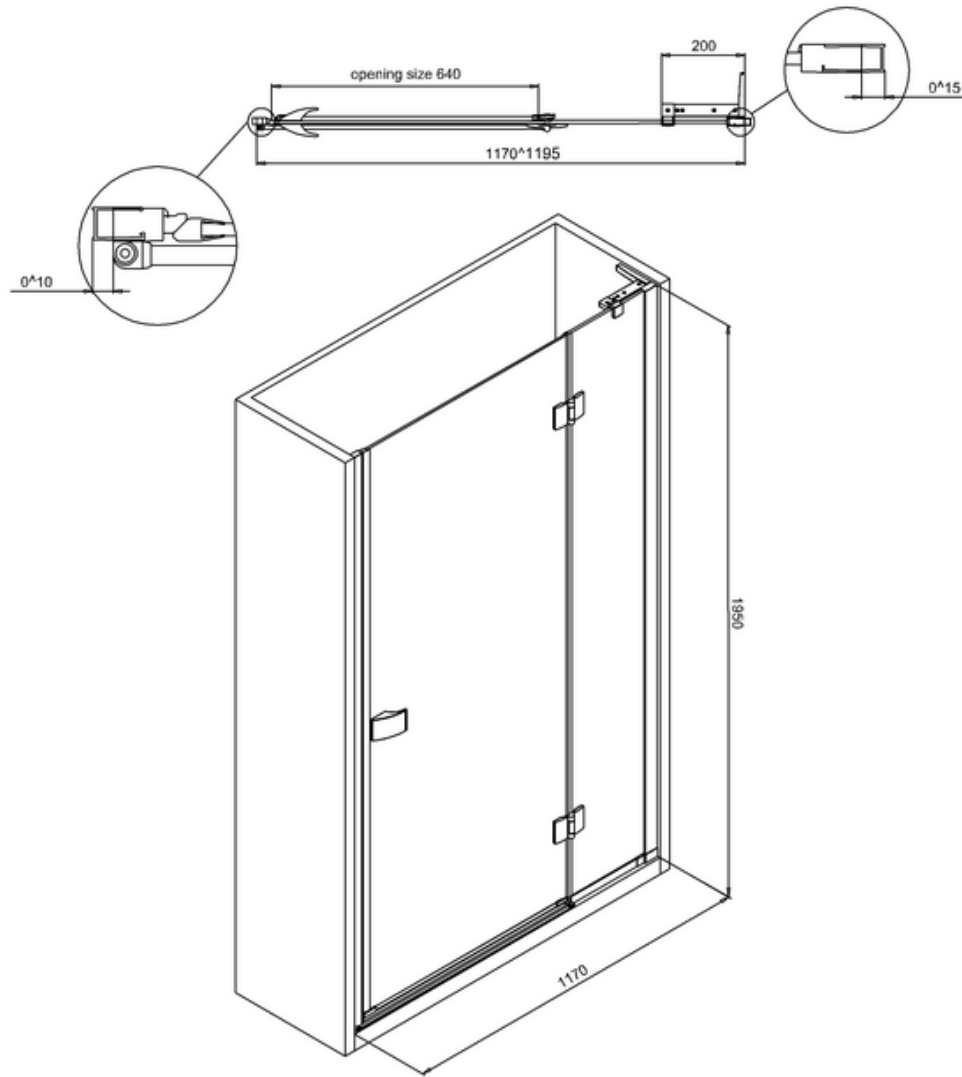

DBDSC1060+ - Double Bath Screen

DHDSC0900+ - Design Hinge Door 900

DHDSC1200+ - Design Hinge Door 1200

DSPSC0600+ - Side panel 600mm

DSPSC0800+ - Side panel 800mm

DSPSC0900+ - Side panel 900mm

DSPSC1000+ - Side panel 1000mm