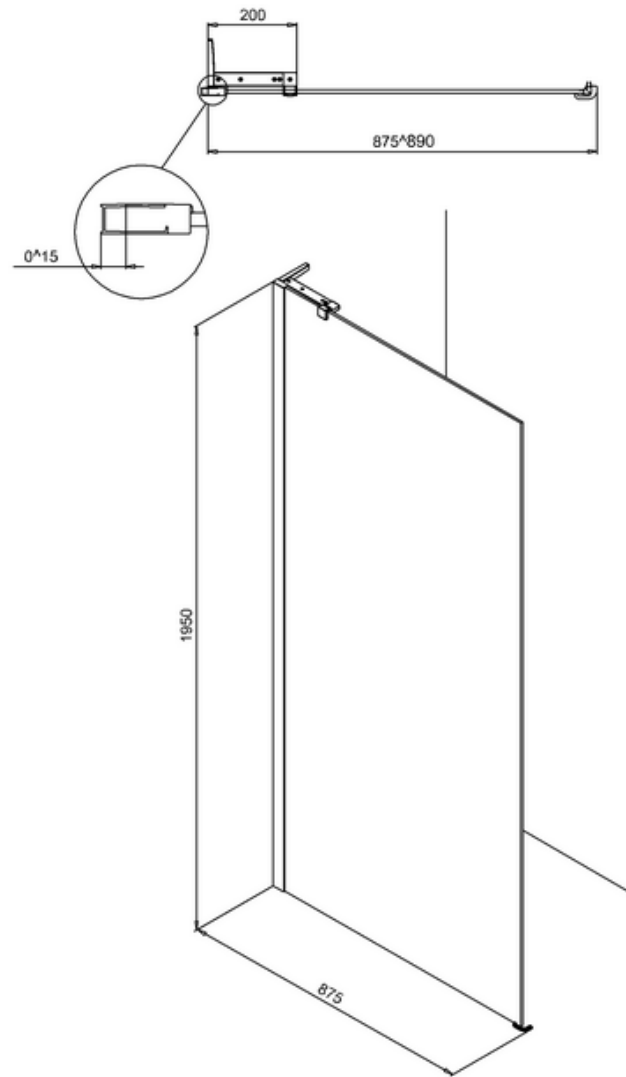

DBDSC1060+ - Double Bath Screen

DHDSC0900+ - Design Hinge Door 900

DHDSC1200+ - Design Hinge Door 1200

DSPSC0600+ - Side panel 600mm

DSPSC0800+ - Side panel 800mm

DSPSC0900+ - Side panel 900mm

DSPSC1000+ - Side panel 1000mm