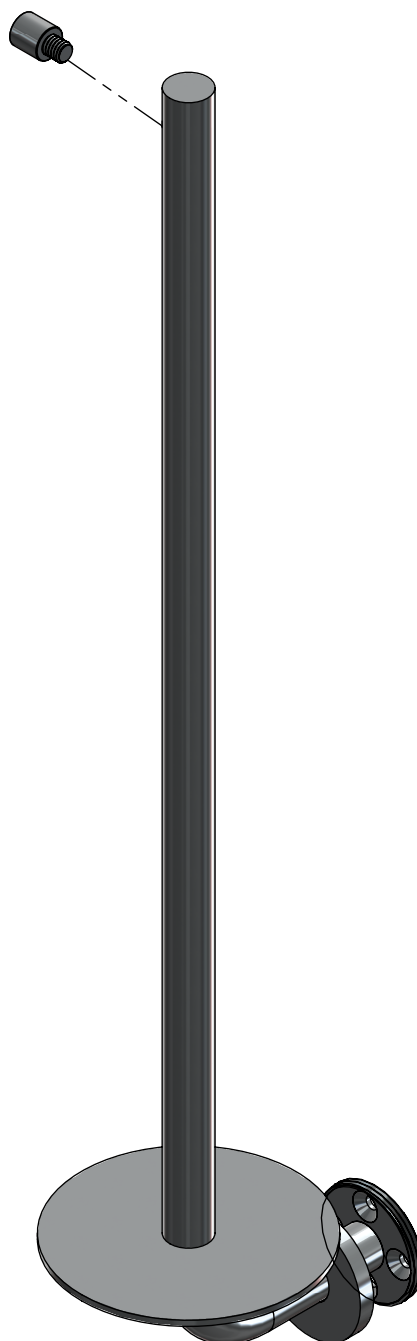

# Kaldur - backup paper holder

Brushed stainless steel

**clou**

---

CL/09.05035.41

Spare parts

CL/1051.9142.29

CL/1051.9141.29