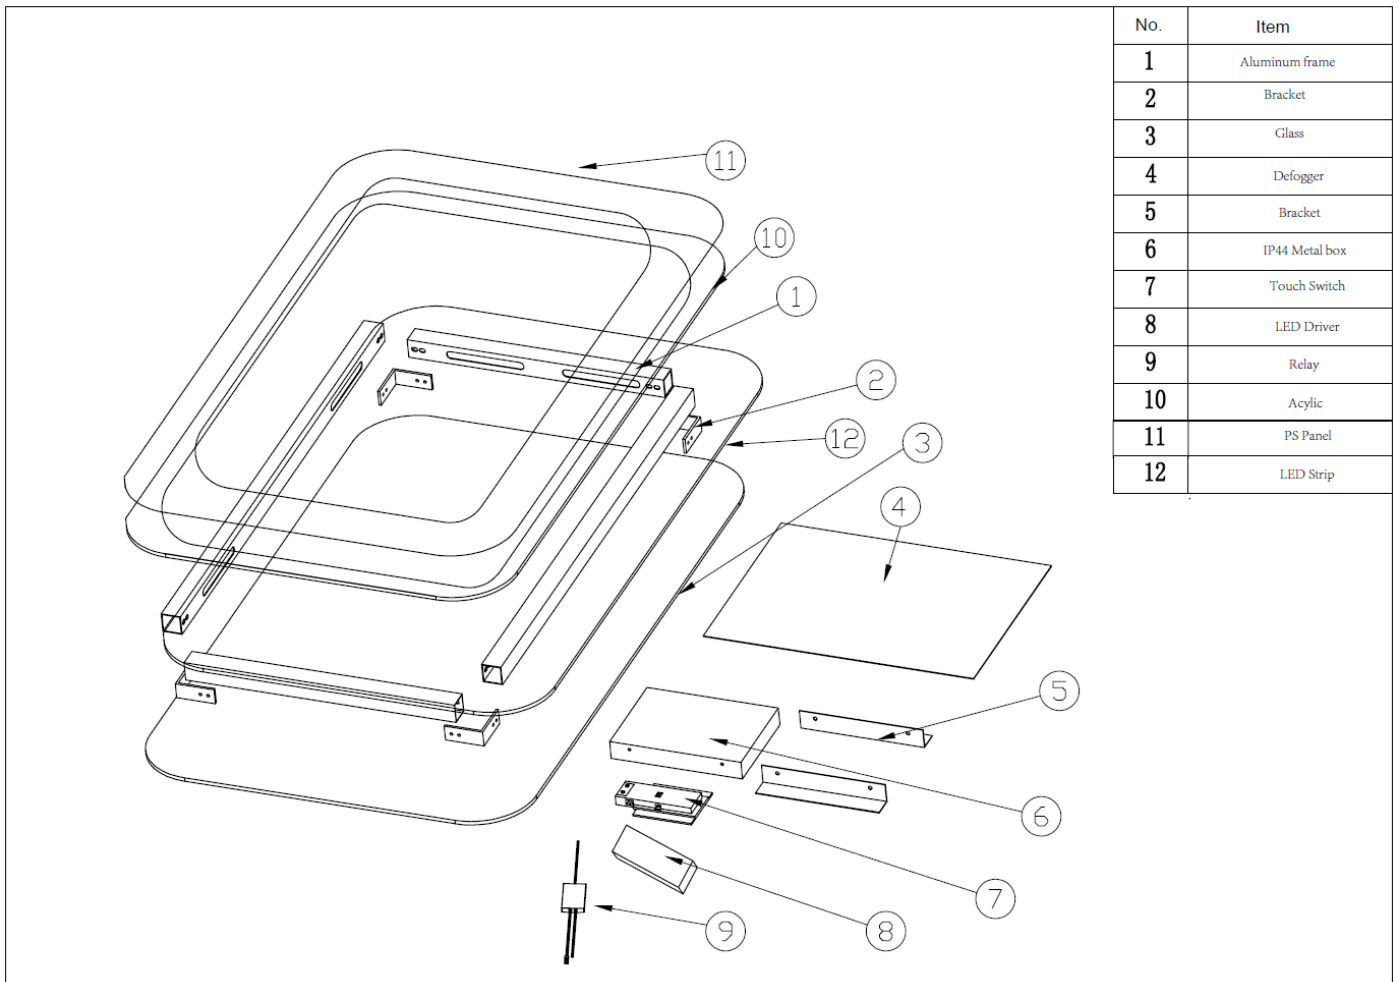

Measurements in millimetres mm

Information updated May 2019

Tel 0345 873 8840

crosswater[™]

TECHNICAL

5mm mirror glass with safety film backing

Adjustable light temperature from 3000K (warm white) to 6000K (daylight)

Demister 310x450mm - 21w

IP44 RATED CLASS I rated

Low spot low energy LEDs

Dimable

No.	Item
1	Aluminum frame
2	Bracket
3	Glass
4	Defogger
5	Bracket
6	IP44 Metal box
7	Touch Switch
8	LED Driver
9	Relay
10	Acrylic
11	PS Panel
12	LED Strip