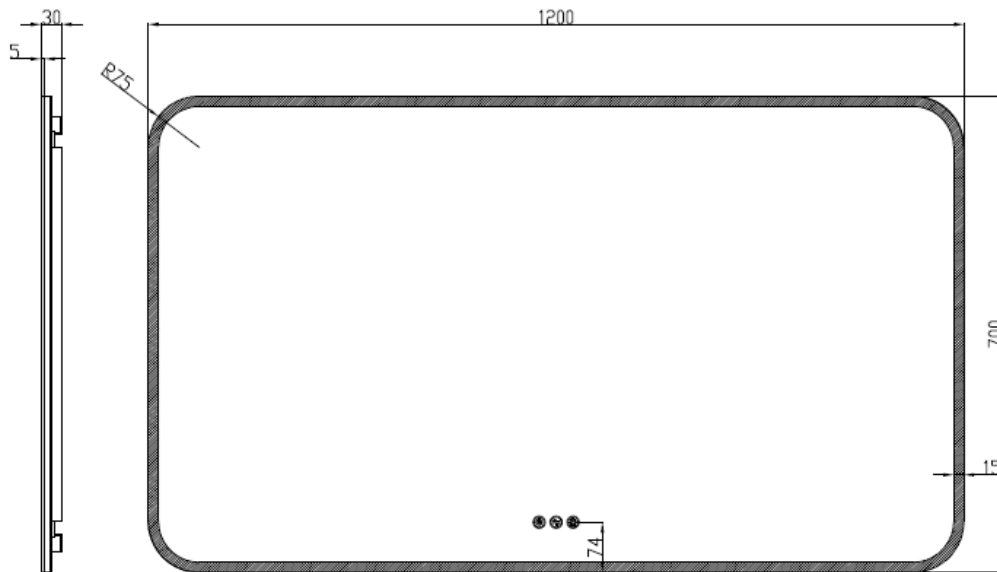

PIR sensor
on/off switch

Heated
demister pad

LED lighting

Temperature
change