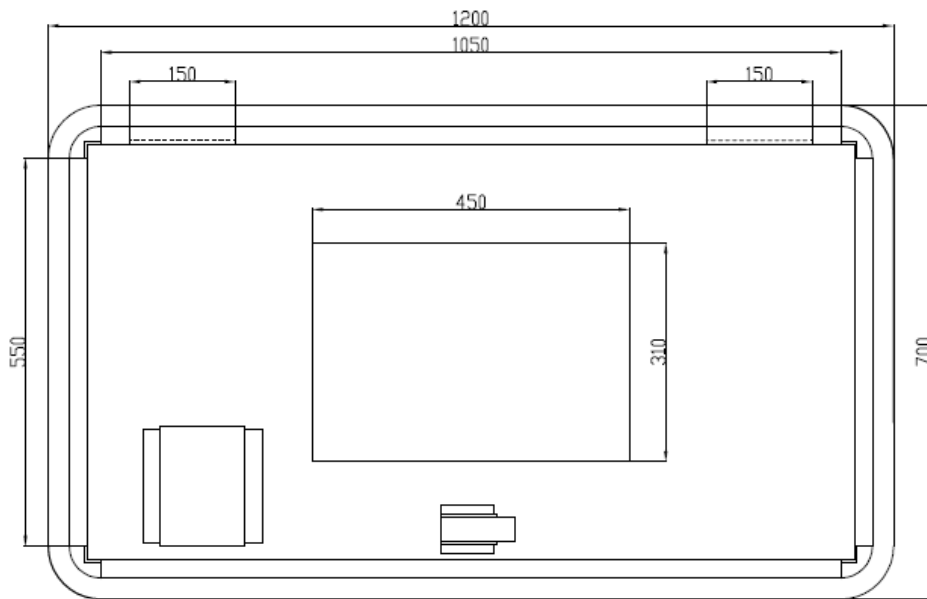

PIR sensor
on/off switch

Heated
demister pad

LED lighting

Temperature
change