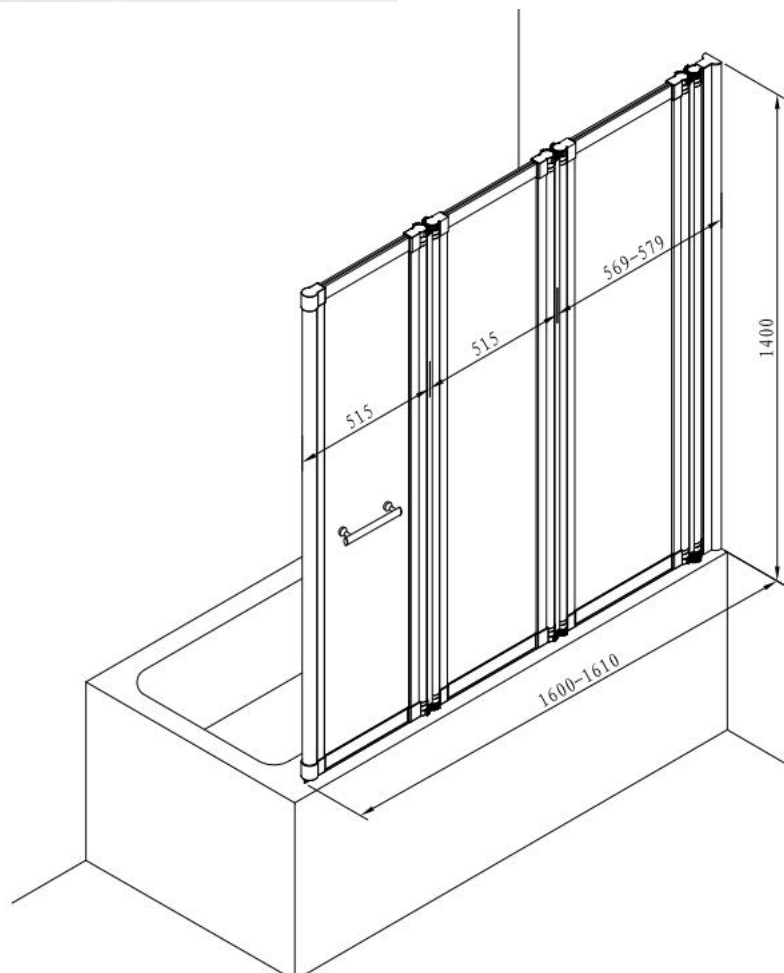

PANNELLO – BATH SCREEN - 160X140 - 3 PANELS

SKU 224124

PICTURE

DIMENSIONS

06.2016

Dimensions and assortment can be modified without prior notification.

F224124E

Type of shower door	Bath screen – 3 panels
Material of profile	Polished Aluminium
Profile finishing	Chrome
Glass finishing	Transparent safety glass
Glass thickness	4 mm
Glass treatment	Easyclean – anti-liming
Combinations	On Bath
Rotation way	Internal 180°
Extensibility	1600 - 1610 mm
Access	/
Radius	/
Reversible	Yes
Lift-system	No
Handle	Yes
Hinges / rolls	Hinges
Hinges / rolls material	/
Removable panels	No
Magnetic closing	No
Compensation profile	/
Certificates	CE
Weight	25 kg
Warranty	5 years
Extras	With towel holder
Frameless	Yes
With fixation set	Yes