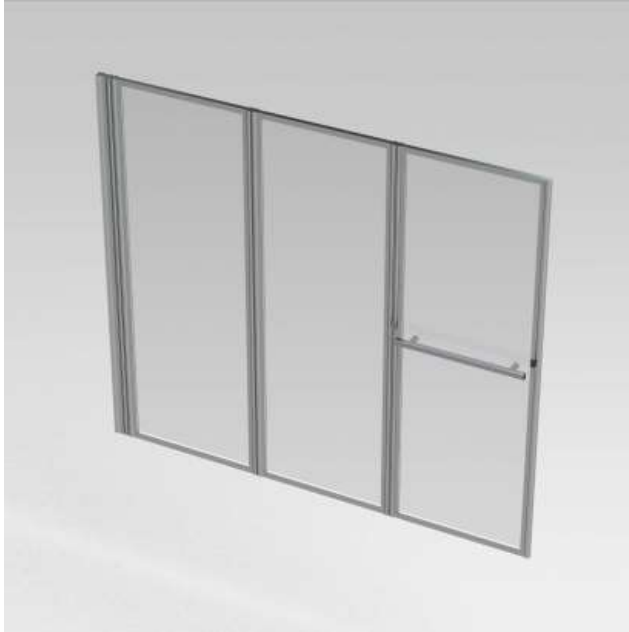

PANNELLO – BATH SCREEN - 160X140 - 3 PANELS

SKU 224124

PICTURE

DIMENSIONS

06.2016

Dimensions and assortment can be modified without prior notification.

F224124E

Type of shower door	Bath screen – 3 panels
Material of profile	Polished Aluminium
Profile finishing	Chrome
Glass finishing	Transparent safety glass
Glass thickness	4 mm
Glass treatment	Easyclean – anti-liming
Combinations	On Bath
Rotation way	Internal 180°
Extensibility	1600 - 1610 mm
Access	/
Radius	/
Reversible	Yes
Lift-system	No
Handle	Yes
Hinges / rolls	Hinges
Hinges / rolls material	/
Removable panels	No
Magnetic closing	No
Compensation profile	/
Certificates	CE
Weight	25 kg
Warranty	5 years
Extras	With towel holder
Frameless	Yes
With fixation set	Yes