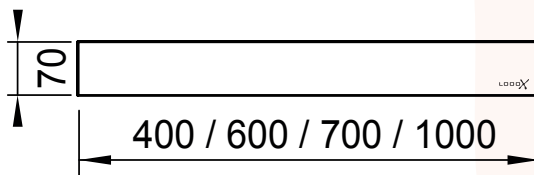

400 mm

600 mm

700 mm

1000 mm

All content on this drawing is protected by intellectual property laws and the sole property of Looox B.V.

Wooden Mini Base Shelf