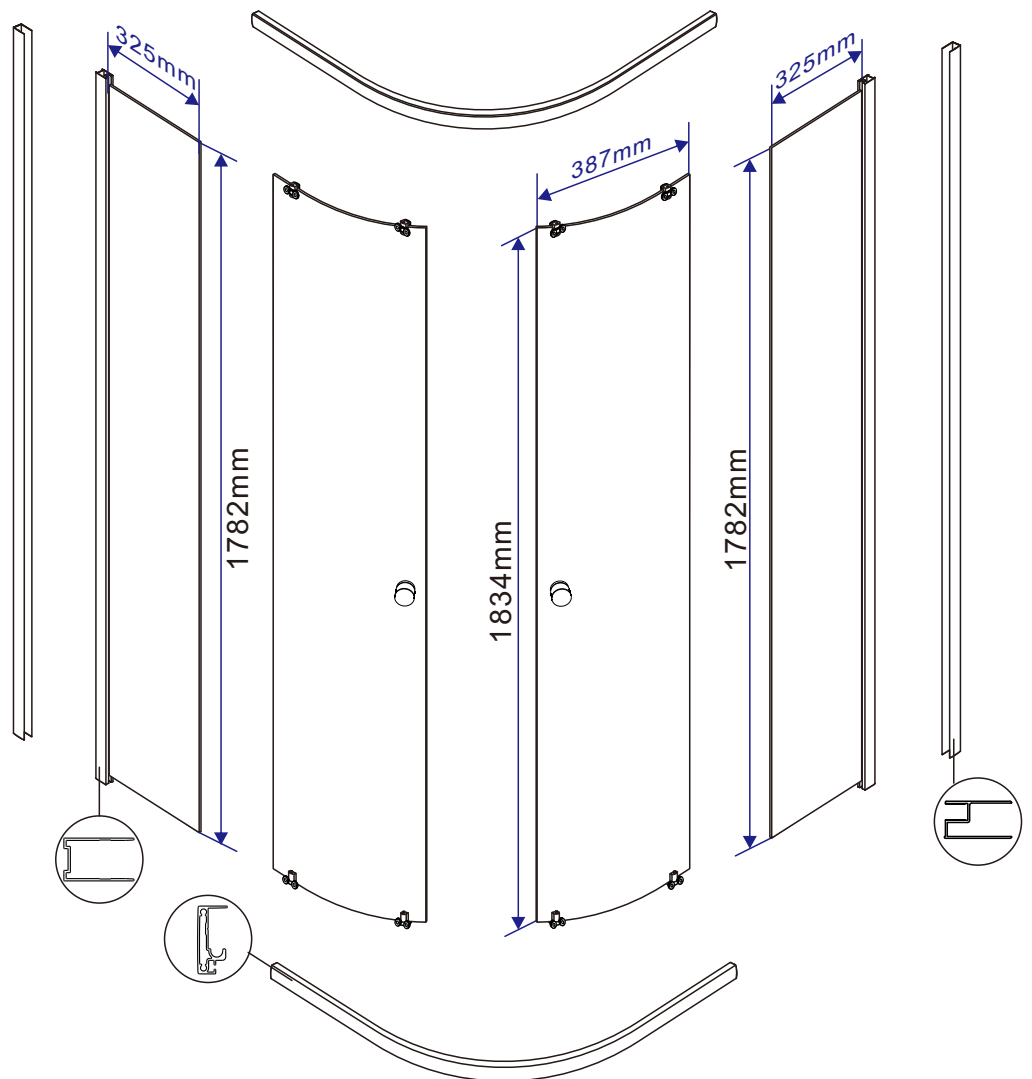

Product Code:SW1207
 Product Size:800X800x1850mm

Product Code:SW1208
 Product Size:900X900x1850mm

Product Code: SW1209
 Product Size: 1000X1000x1850mm