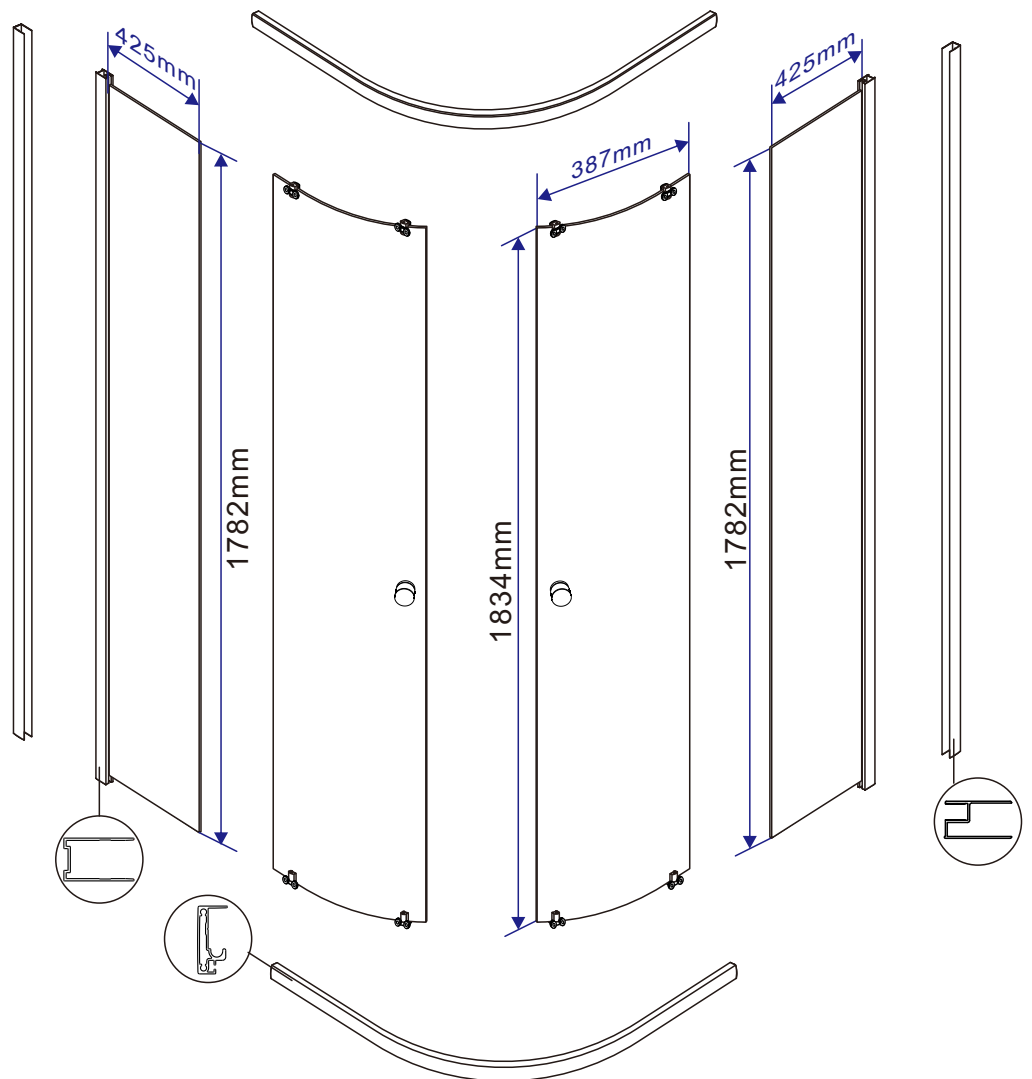

Product Code:SW1207
 Product Size:800X800x1850mm

Product Code:SW1208
 Product Size:900X900x1850mm

Product Code: SW1209
 Product Size: 1000X1000x1850mm