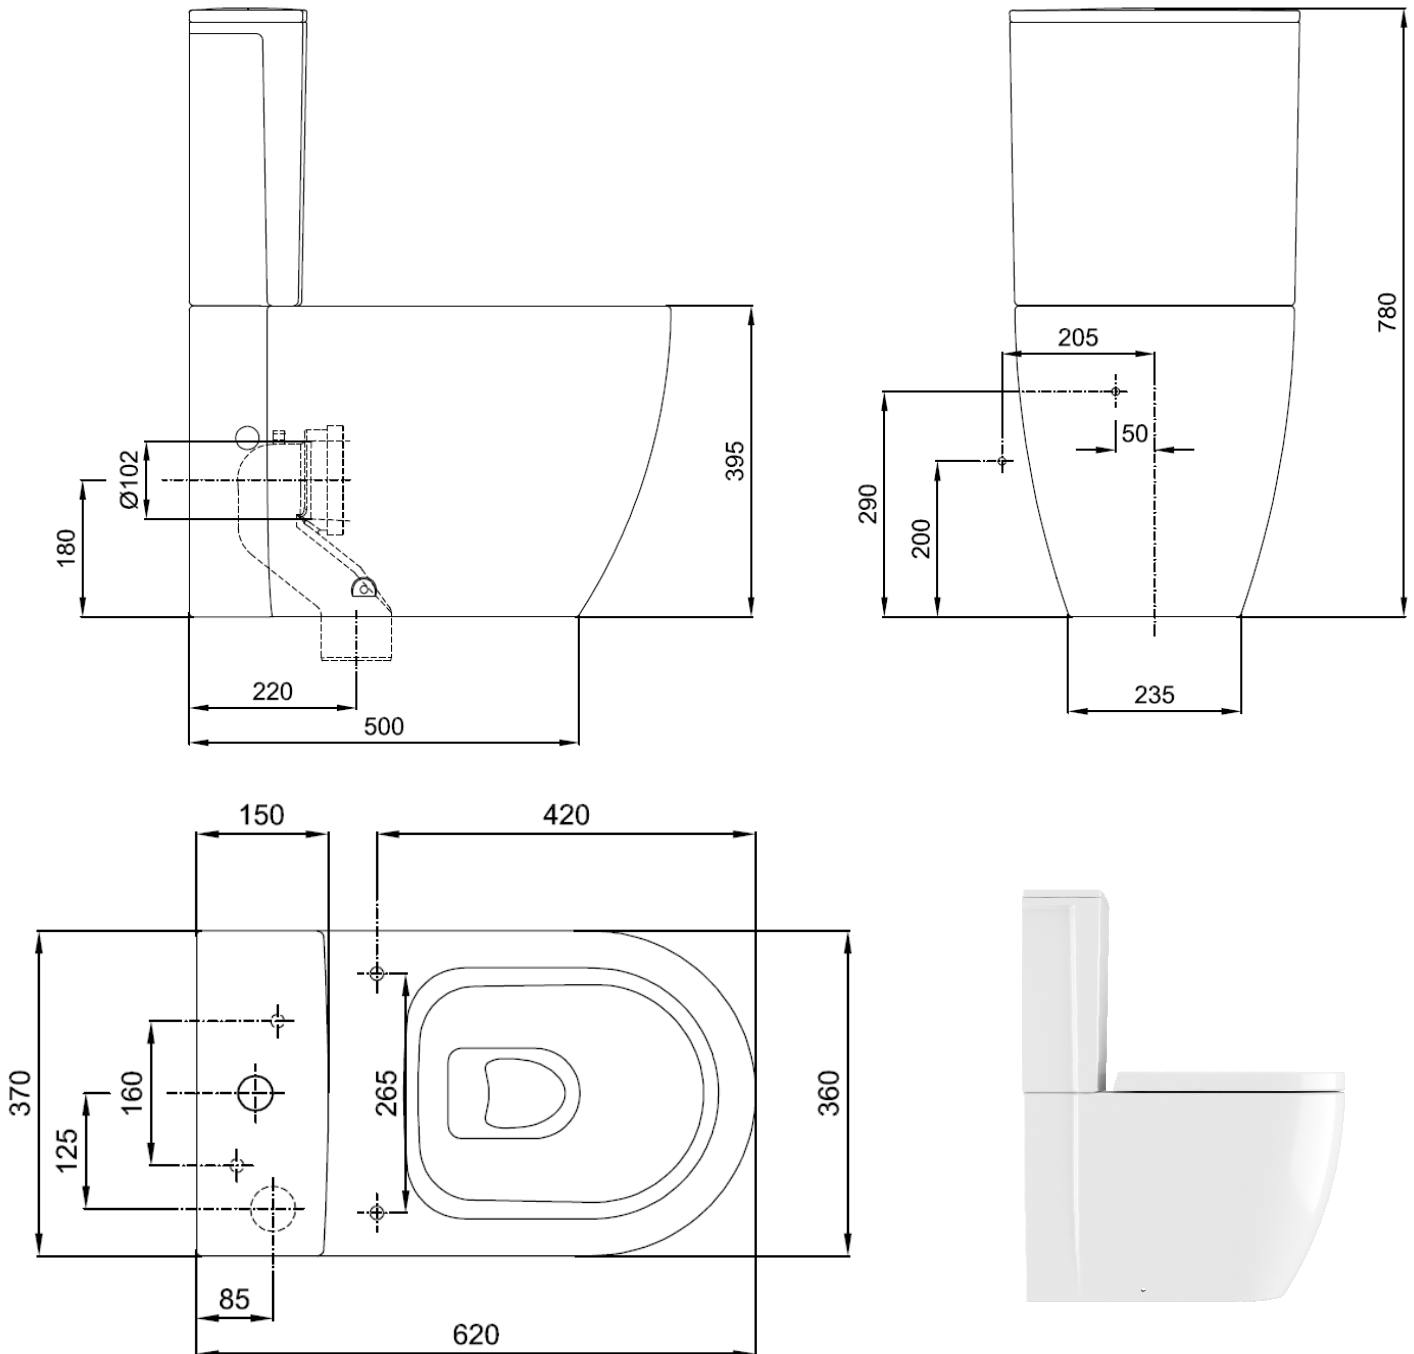

Measurements in millimetres mm

Information updated July 2017

Tel 0345 873 8840

crosswater<sup>™</sup>

TECHNICAL

**bauhaus**<sup>™</sup>  
BY CROSSWATER

KAI PLUS CLOSE COUPLED WC—BOX RIM

FLOOR STANDING—P TRAP

FULL BACK TO WALL

KL6205CW-KL7205CW-KL6205W

Weight 42Kgs

6/3L flushing mechanism

Sizes detailed could have a variation of about +/-5 % due to the changes to material characteristics during the firing processes.