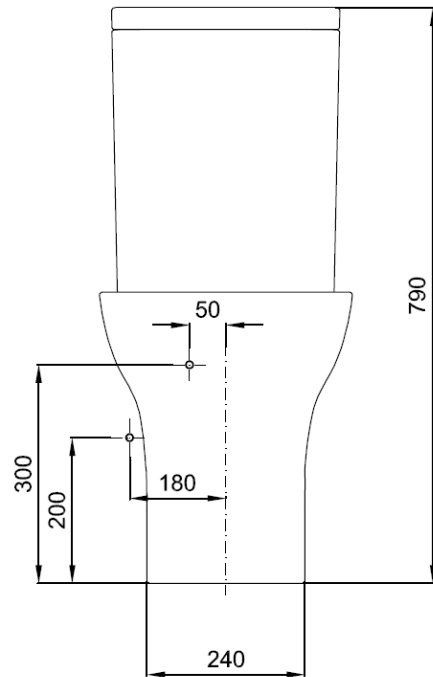

Measurements in millimetres mm

Information updated July 2017

Tel 0345 873 8840

crosswater[™]

TECHNICAL

KAI CLOSE COUPLED WC

FULL BACK TO WALL

KL6005CW- WC

KL70005CW—CISTERN AND MECHANISM

Requires Seat KL6105W

WC 26.5Kgs

Cistern 11.5Kgs

Sizes detailed could have a variation of about +/-5 % due to the changes to material characteristics during the firing processes.