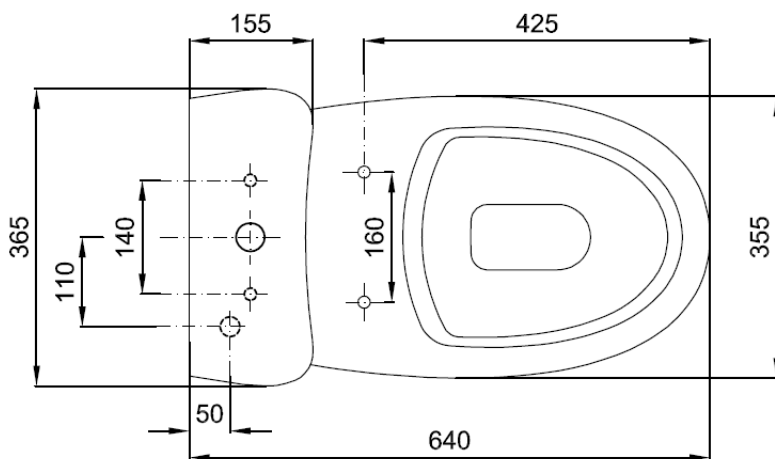

Measurements in millimetres mm

Information updated July 2017

Tel 0345 873 8840

crosswater[™]

TECHNICAL

KAI CLOSE COUPLED WC

FULL BACK TO WALL

KL6005CW- WC

KL70005CW—CISTERN AND MECHANISM

Requires Seat KL6105W

WC 26.5Kgs

Cistern 11.5Kgs

Sizes detailed could have a variation of about +/-5 % due to the changes to material characteristics during the firing processes.