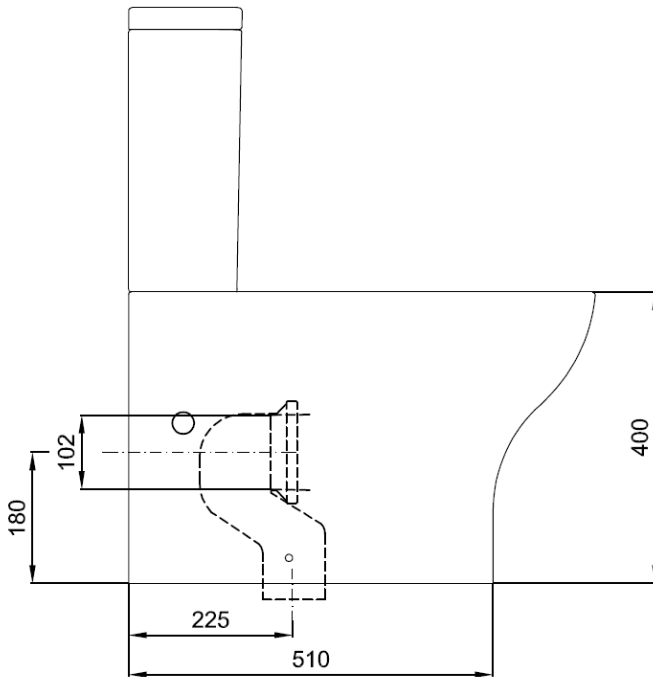

Measurements in millimetres mm

Information updated July 2017

Tel 0345 873 8840

crosswater[™]

TECHNICAL

KAI CLOSE COUPLED WC

FULL BACK TO WALL

KL6005CW- WC

KL70005CW—CISTERN AND MECHANISM

Requires Seat KL6105W

WC 26.5Kgs

Cistern 11.5Kgs

Sizes detailed could have a variation of about +/-5 % due to the changes to material characteristics during the firing processes.