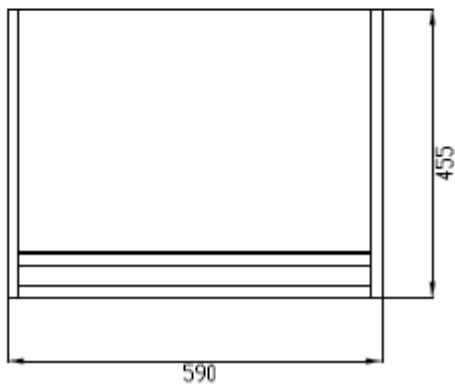

Measurements in millimetres mm
Information updated October 2017
Tel 0345 873 8840

Weight 16Kgs

KAI TWO DRAWER BASIN UNIT

VARYING COLOURS

KL6200D