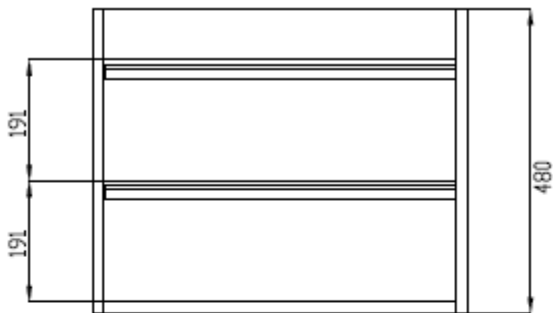

Measurements in millimetres mm
Information updated October 2017
Tel 0345 873 8840

Weight 16Kgs

KAI TWO DRAWER BASIN UNIT

VARYING COLOURS

KL6200D