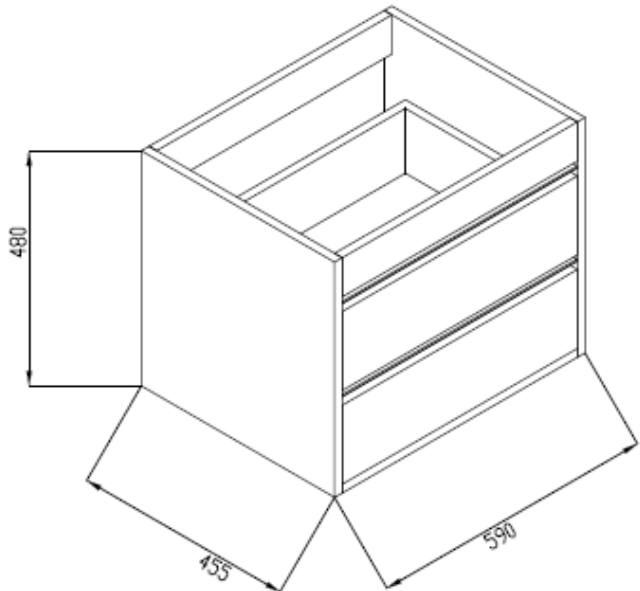

Measurements in millimetres mm
Information updated October 2017
Tel 0345 873 8840

Weight 16Kgs

KAI TWO DRAWER BASIN UNIT

VARYING COLOURS

KL6200D