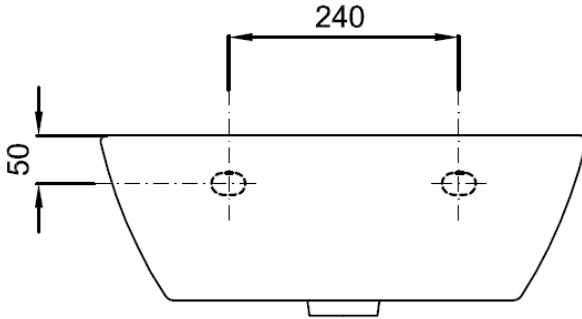

Measurements in millimetres mm

Information updated July 2017

Tel 0345 873 8840

crosswater[™]

TECHNICAL

KAI WALL HUNG BASIN

White with overflow

Compatible with KL0101CW and KL0102CW

KL002SCW

Weight 13.0Kgs

Sizes detailed could have a variation of about +/-5 % due to the changes to material characteristics during the firing processes.

Vitreous china