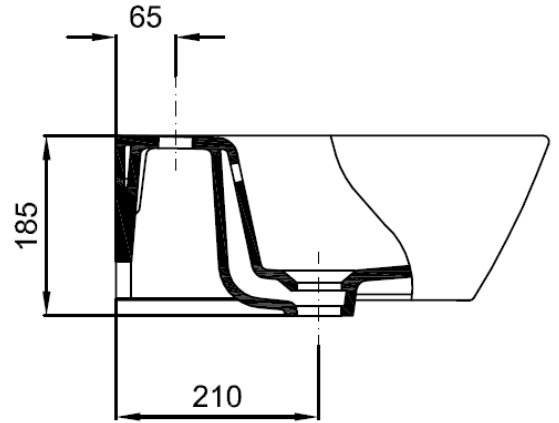

Measurements in millimetres mm

Information updated July 2017

Tel 0345 873 8840

crosswater[™]

TECHNICAL

KAI WALL HUNG BASIN

White with overflow

Compatible with KL0101CW and KL0102CW

KL002SCW

Weight 13.0Kgs

Sizes detailed could have a variation of about +/-5 % due to the changes to material characteristics during the firing processes.

Vitreous china