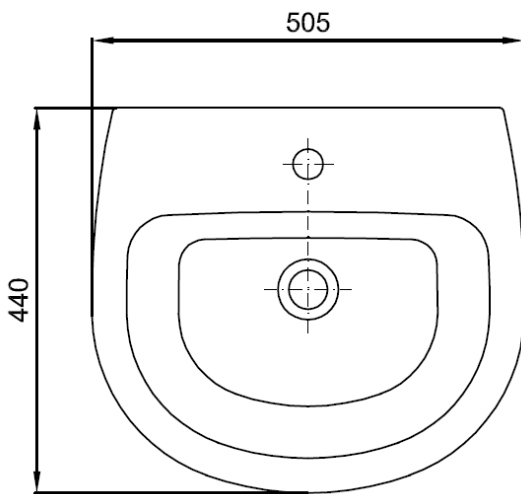

Measurements in millimetres mm

Information updated July 2017

Tel 0345 873 8840

crosswater[™]

TECHNICAL

KAI WALL HUNG BASIN

White with overflow

Compatible with KL0101CW and KL0102CW

KL002SCW

Weight 13.0Kgs

Sizes detailed could have a variation of about +/-5 % due to the changes to material characteristics during the firing processes.

Vitreous china