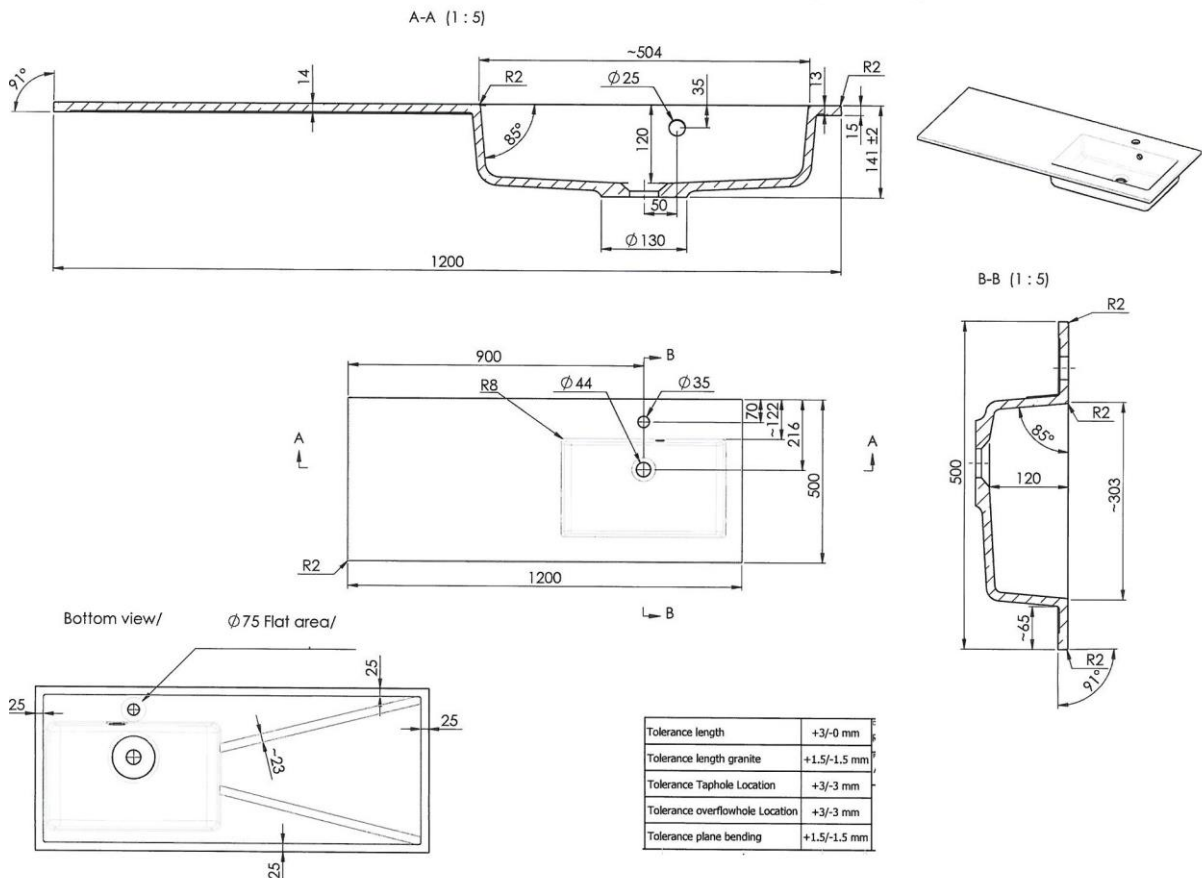

DON – WASHBASIN / INTEGRATED TABLET - RIGHT - 120X50

SKU 928348

Rev.
Dimensions and assortment can be modified without prior notification.

F928348E

DON – WASHBASIN / INTEGRATED TABLET - RIGHT - 120X50

SKU 928348

<u>Dimensions:</u>	1200x500x15 mm
<u>Colour:</u>	white
<u>Material:</u>	resin / artificial marble
<u>Characteristics:</u>	<ul style="list-style-type: none">- washbasin / tablet to be integrated to cabinet- 1 washbasin on the right- central tap hole- with overflow
<u>Weight:</u>	19.50 kg
<u>Warranty:</u>	60 months