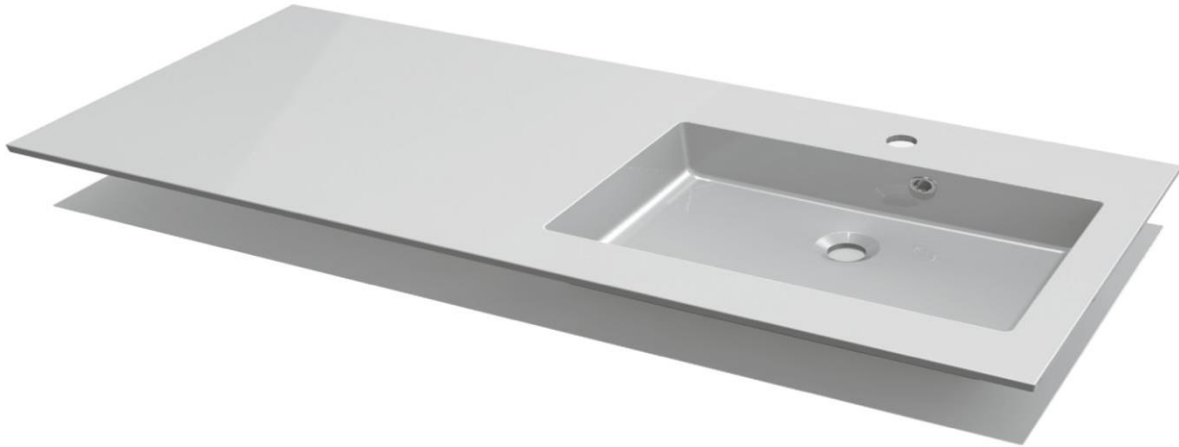

DON – WASHBASIN / INTEGRATED TABLET - RIGHT - 120X50

SKU 928348

Rev.
Dimensions and assortment can be modified without prior notification.

F928348E

DON – WASHBASIN / INTEGRATED TABLET - RIGHT - 120X50

SKU 928348

<u>Dimensions:</u>	1200x500x15 mm
<u>Colour:</u>	white
<u>Material:</u>	resin / artificial marble
<u>Characteristics:</u>	<ul style="list-style-type: none">- washbasin / tablet to be integrated to cabinet- 1 washbasin on the right- central tap hole- with overflow
<u>Weight:</u>	19.50 kg
<u>Warranty:</u>	60 months