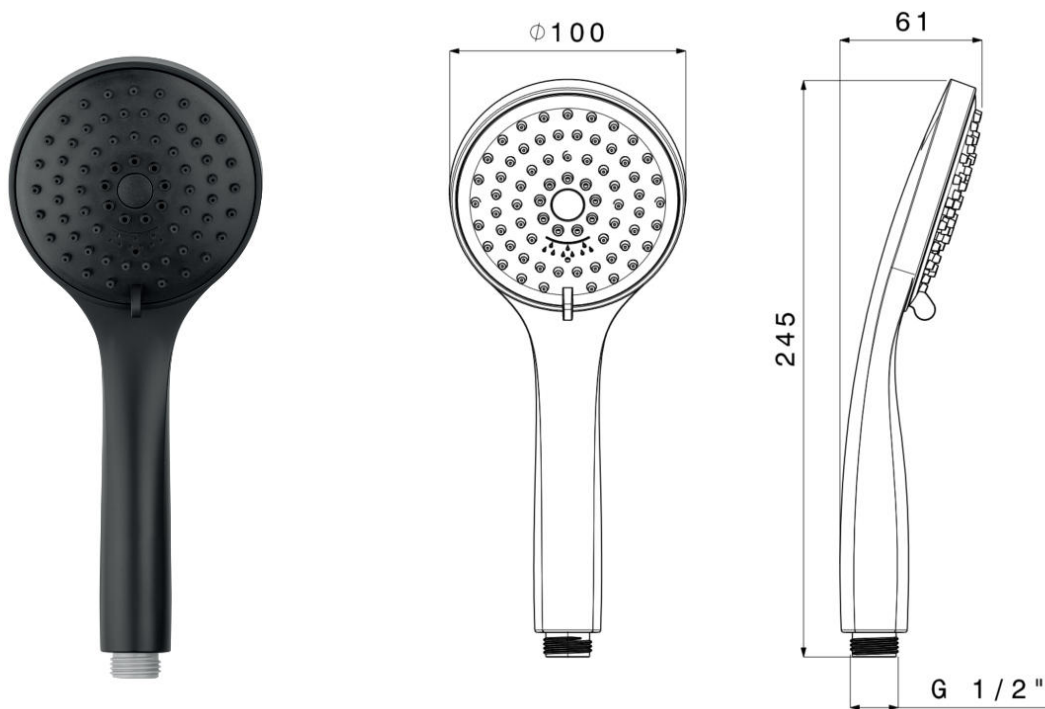

NERO – HAND SHOWER – 3 JETS

SKU 156553

Type	Hand shower - round – Ø 100 mm
Material	ABS
Finish	Black matt
Output Pressure 3 bar	12.9 l/min
Hand shower	3 jets – spray, Oxygen spray + massage, massage spray
Type of connection	G 1/2"
Easy clean anti lime	Yes
Certificate	ACS
Weight	0.14 kg
Warranty	5 years