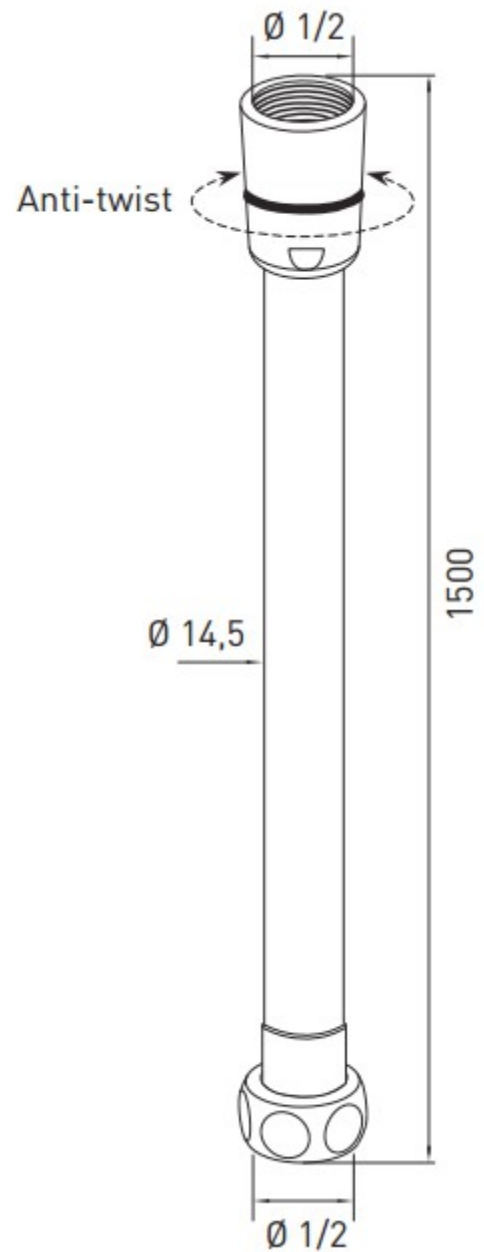

FLUSSIO – SHOWER HOSE - 150 CM

SKU 186137

FLUSSIO – SHOWER HOSE - 150 CM

SKU 186137

- Colour: chromed
- Material: smoothed plastic
- Characteristics:
- smoothed shower hose 150 cm
 - anti-scratch
 - anti-twist
 - anti-folds
 - universal connection ½"