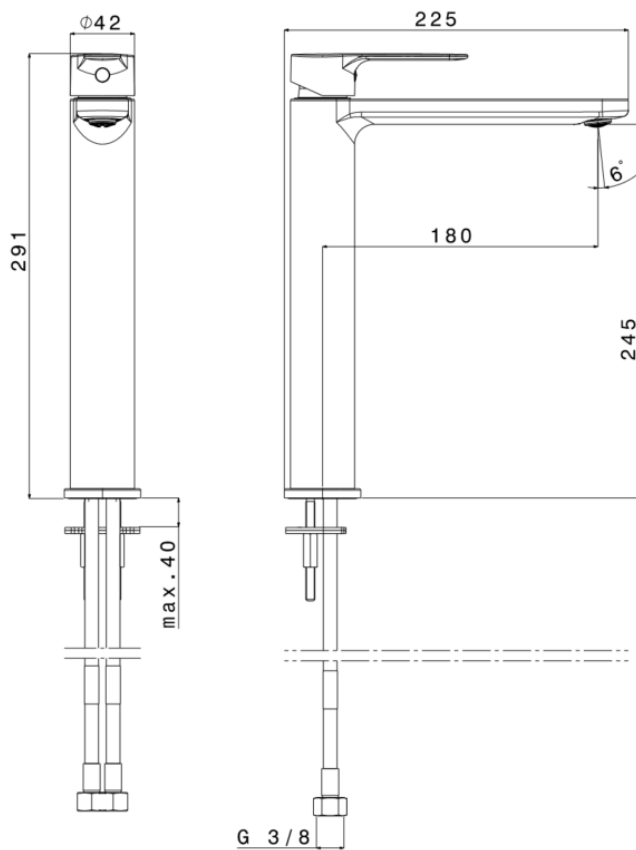

Van Marcke

NERO – BASIN MIXER - CHROME

SKU 156591

PICTURE:

DIMENSIONS:

2021

The dimensions, as well as the assortment can be modified without prior notice.

F156591E

Type of mixer	High single-lever basin mixer without waste
Finish	Chrome
Material	Brass
Output Pressure 3 bar	7,4 l/min. Full – 14,7 l/min
Pop-up waste	No
Type of spout	Fixed spout, 180 mm long
Type of aerator	Water saving
Type of connection	Flexibles - G 3/8"
Type of cartridge	Ceramic, 2-stage operation, water saving
Handle	Metal, easy handle
Tap hole Ø	Ø 35 mm
Certificate	ACS
Weight	1.61 kg
Warranty	5 years
Extra's	Flexibles included