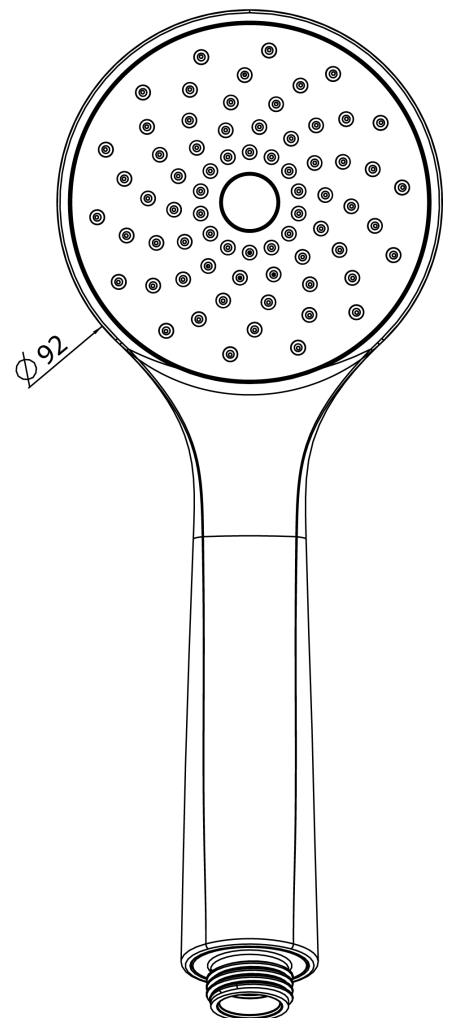

**LUGO – HAND SHOWER - 1 JET**

**SKU 186124**

F186124E

---

**LUGO – HAND SHOWER - 1 JET**

**SKU 186124**

Dimensions: length of the hand shower: 242 mm

Colour: chromed

Characteristics:

- hand shower
- easy clean / anti-liming nozzles
- 1 jet: oxygen spray
- water saving: flow 6 litres/min.
- universal connection ½"

Rev.

Dimensions and assortment can be modified without prior notification.

F186124E