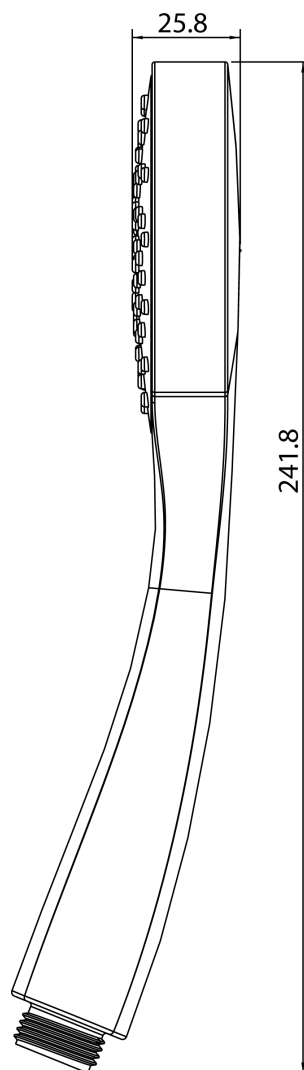

**LUGO – HAND SHOWER - 1 JET**

**SKU 186124**

F186124E

---

**LUGO – HAND SHOWER - 1 JET**

**SKU 186124**

Dimensions: length of the hand shower: 242 mm

Colour: chromed

Characteristics:

- hand shower
- easy clean / anti-liming nozzles
- 1 jet: oxygen spray
- water saving: flow 6 litres/min.
- universal connection ½"

Rev.

Dimensions and assortment can be modified without prior notification.