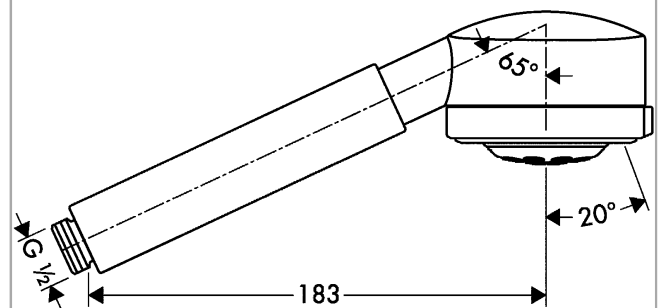

Scale drawing