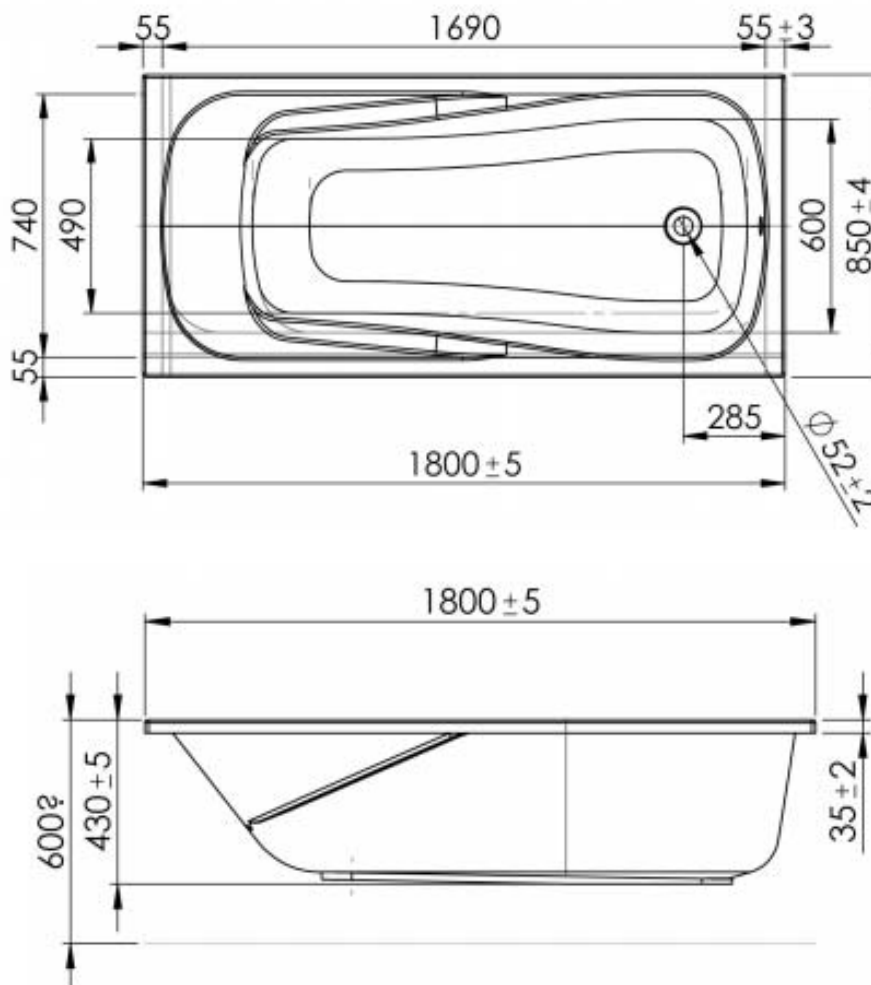

**SERENO – BUILT-IN BATHTUB - 180x85**

**SKU 119815**

**SERENO – BUILT-IN BATHTUB - 180x85**

SKU 119815

Dimensions: length: 1800 mm  
width: 850 mm  
height: 430 mm

Material: acrylic – 4 mm – NF approved

Colour: white

Characteristics:

- ergonomic built-in bathtub
- mono
- overflow diameter: 52 mm
- drainage diameter: 52 mm
- content: 235 litres
- glass and resin fibre is pulverised on the outside and also on the reinforcement points and the wooden plaque on which the feet are assembled
- WITHOUT feet
- isolating
- easy clean
- CE approved

Weight: 25 kg

Option:

- bath handle: SKU 119562
- standard waste: SKU 130025