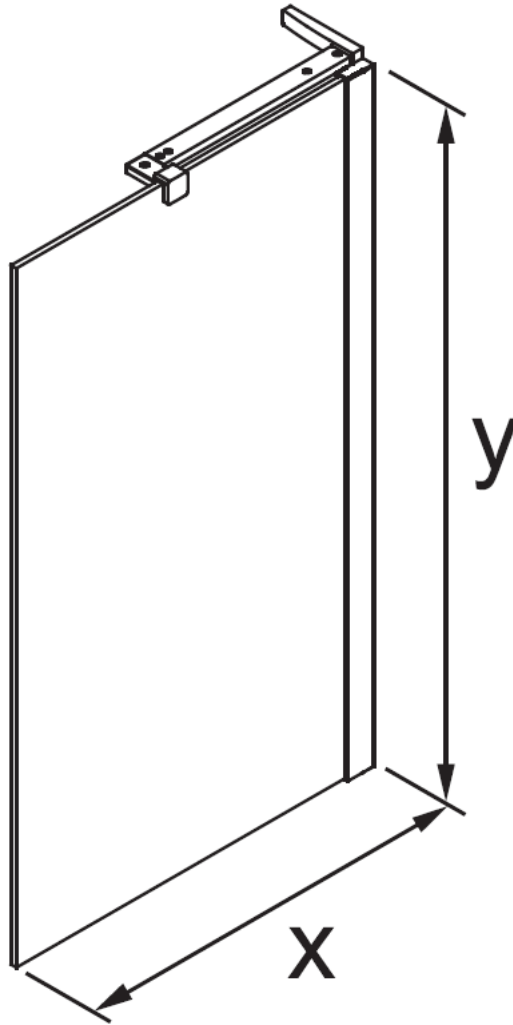

Measurements in millimetres mm

Information updated April 2022

Tel 0345 873 8840

CLEAR 6 FIXED BATH SCREEN

CABSSC0900

CABSBC0900

A		Wall plug x 5
B		ST4 * 40mm Screw x 3
C		ST4 * 40mm Screw x 2
D		M4 * 8mm Screw x 5
E		Wall frame sealing strip x 1
F		Wall Bracket x 1

G		Wall Bracket Cover x 1
H		Support Bar x 1
I		Glass Clamp x 1
J		Cap I x 1
K		Cap II x 1
L		Cap III x 1

M		Cap IV x 1
N		Fixed Part x 1
O		Cover x 1
P		4mm Allen Key x 1

Model	x (mm)	y (mm)
CABSSC0900	900-920	1500
CABSBC0900	900-920	1500