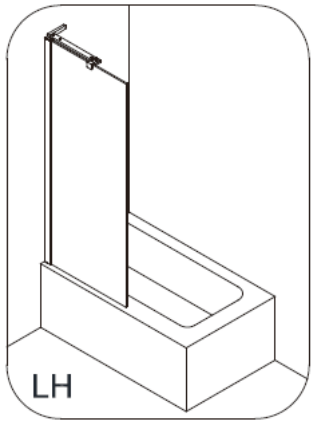

Measurements in millimetres mm

Information updated April 2022

Tel 0345 873 8840

CLEAR 6 FIXED BATH SCREEN

CABSSC0900

CABSBC0900

A		Wall plug x 5
B		ST4 * 40mm Screw x 3
C		ST4 * 40mm Screw x 2
D		M4 * 8mm Screw x 5
E		Wall frame sealing strip x 1
F		Wall Bracket x 1

G		Wall Bracket Cover x 1
H		Support Bar x 1
I		Glass Clamp x 1
J		Cap I x 1
K		Cap II x 1
L		Cap III x 1

M		Cap IV x 1
N		Fixed Part x 1
O		Cover x 1
P		4mm Allen Key x 1

Model	x (mm)	y (mm)
CABSSC0900	900-920	1500
CABSBC0900	900-920	1500