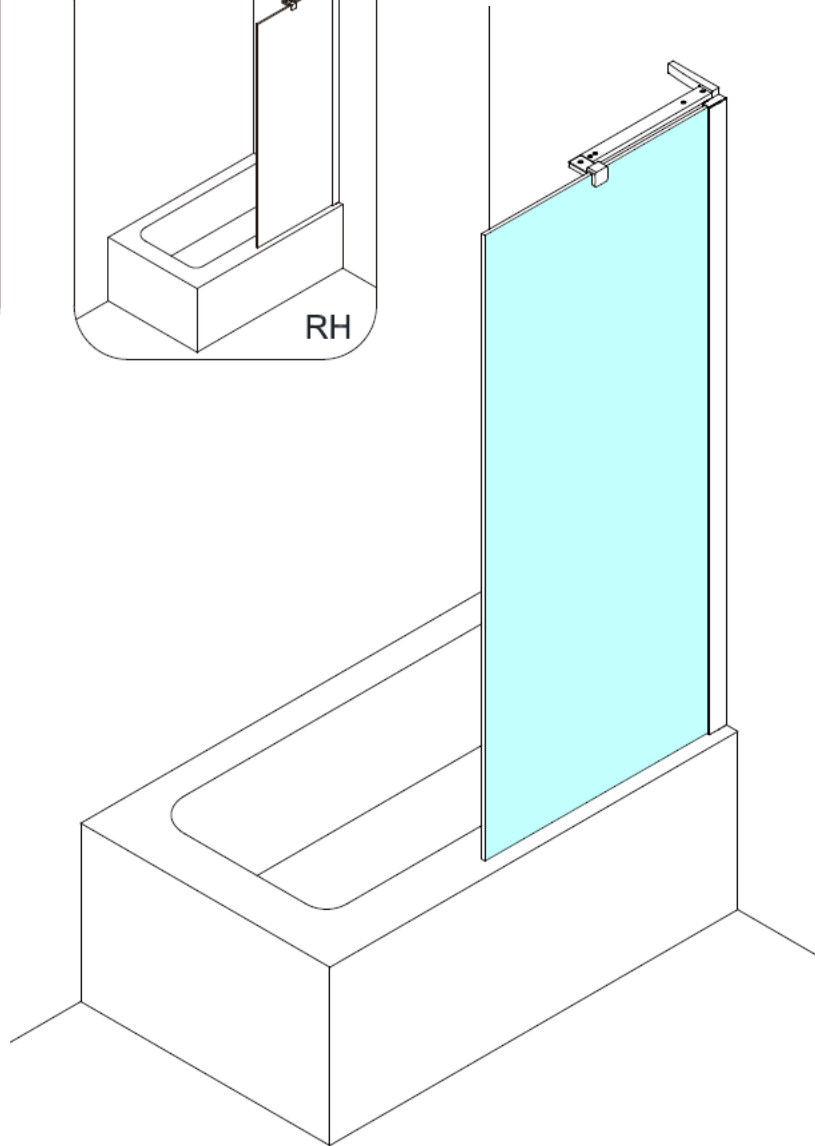

Measurements in millimetres mm

Information updated April 2022

Tel 0345 873 8840

CLEAR 6 FIXED BATH SCREEN

CABSSC0900

CABSBC0900

A		Wall plug x 5
B		ST4 * 40mm Screw x 3
C		ST4 * 40mm Screw x 2
D		M4 * 8mm Screw x 5
E		Wall frame sealing strip x 1
F		Wall Bracket x 1

G		Wall Bracket Cover x 1
H		Support Bar x 1
I		Glass Clamp x 1
J		Cap I x 1
K		Cap II x 1
L		Cap III x 1

M		Cap IV x 1
N		Fixed Part x 1
O		Cover x 1
P		4mm Allen Key x 1

Model	x (mm)	y (mm)
CABSSC0900	900-920	1500
CABSBC0900	900-920	1500