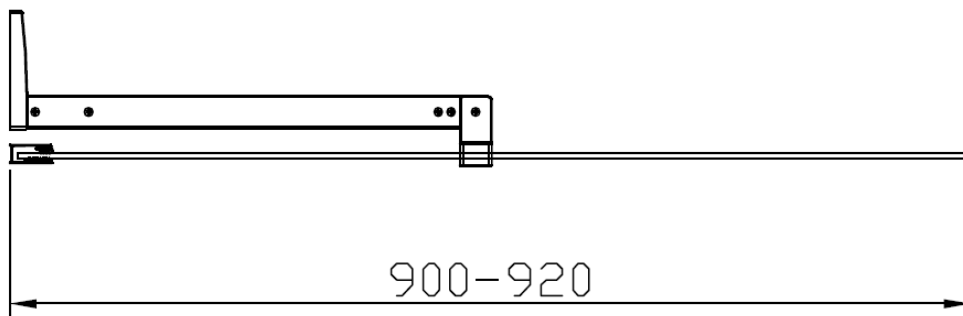

Measurements in millimetres mm

Information updated April 2022

Tel 0345 873 8840

CLEAR 6 FIXED BATH SCREEN

CABSSC0900

CABSBC0900

A		Wall plug x 5
B		ST4 * 40mm Screw x 3
C		ST4 * 40mm Screw x 2
D		M4 * 8mm Screw x 5
E		Wall frame sealing strip x 1
F		Wall Bracket x 1

G		Wall Bracket Cover x 1
H		Support Bar x 1
I		Glass Clamp x 1
J		Cap I x 1
K		Cap II x 1
L		Cap III x 1

M		Cap IV x 1
N		Fixed Part x 1
O		Cover x 1
P		4mm Allen Key x 1

Model	x (mm)	y (mm)
CABSSC0900	900-920	1500
CABSBC0900	900-920	1500