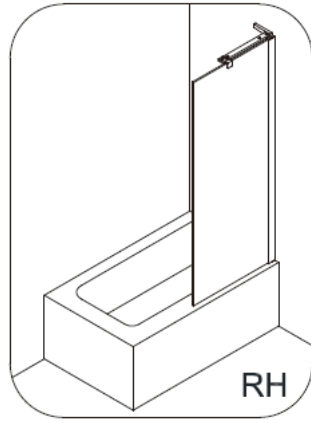

Measurements in millimetres mm

Information updated April 2022

Tel 0345 873 8840

CLEAR 6 FIXED BATH SCREEN

CABSSC0900

CABSBC0900

A		Wall plug x 5
B		ST4 * 40mm Screw x 3
C		ST4 * 40mm Screw x 2
D		M4 * 8mm Screw x 5
E		Wall frame sealing strip x 1
F		Wall Bracket x 1

G		Wall Bracket Cover x 1
H		Support Bar x 1
I		Glass Clamp x 1
J		Cap I x 1
K		Cap II x 1
L		Cap III x 1

M		Cap IV x 1
N		Fixed Part x 1
O		Cover x 1
P		4mm Allen Key x 1

Model	x (mm)	y (mm)
CABSSC0900	900-920	1500
CABSBC0900	900-920	1500