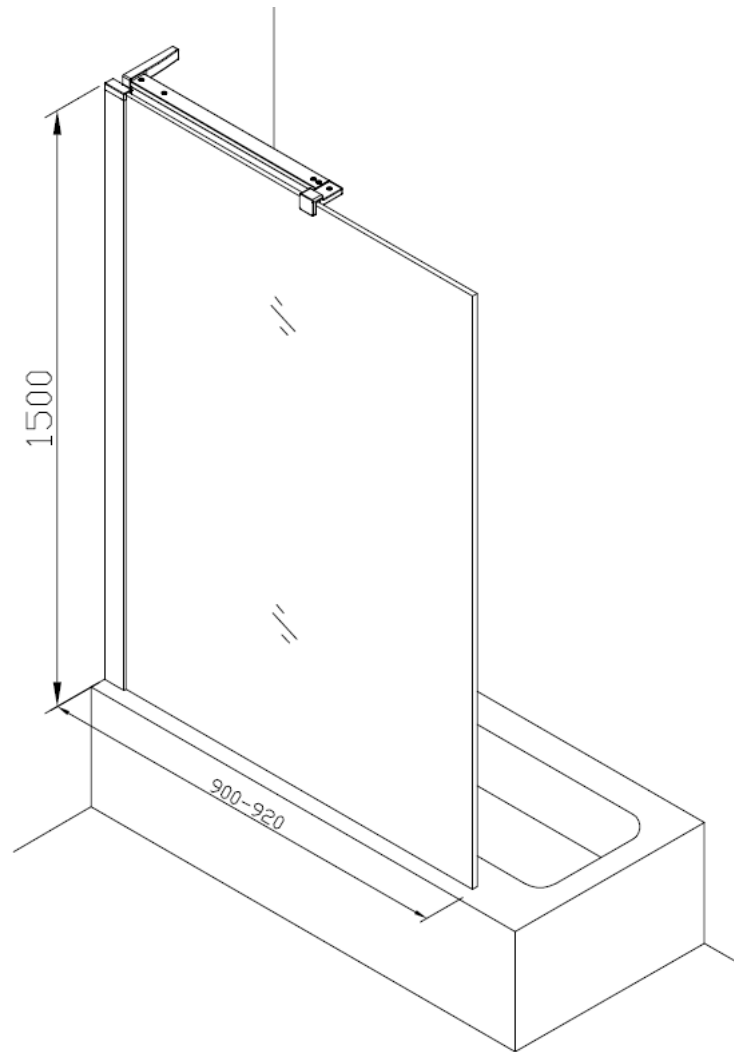

Measurements in millimetres mm

Information updated April 2022

Tel 0345 873 8840

CLEAR 6 FIXED BATH SCREEN

CABSSC0900

CABSBC0900

A		Wall plug x 5
B		ST4 * 40mm Screw x 3
C		ST4 * 40mm Screw x 2
D		M4 * 8mm Screw x 5
E		Wall frame sealing strip x 1
F		Wall Bracket x 1

G		Wall Bracket Cover x 1
H		Support Bar x 1
I		Glass Clamp x 1
J		Cap I x 1
K		Cap II x 1
L		Cap III x 1

M		Cap IV x 1
N		Fixed Part x 1
O		Cover x 1
P		4mm Allen Key x 1

Model	x (mm)	y (mm)
CABSSC0900	900-920	1500
CABSBC0900	900-920	1500