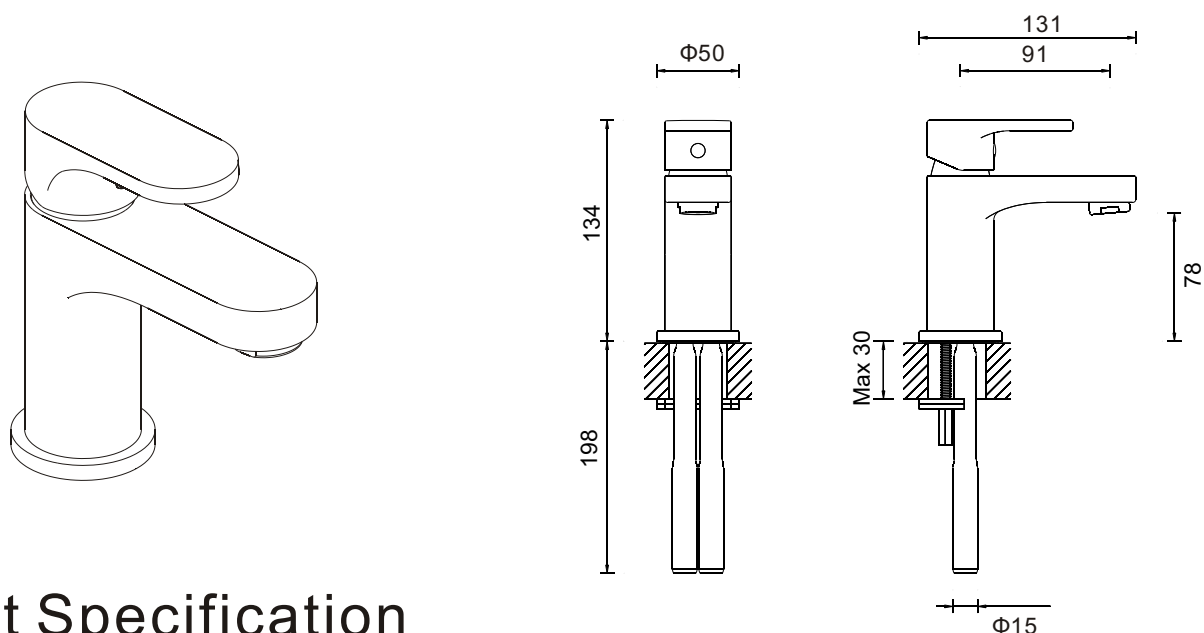

Specification Sheet

Basin Mini Monobloc Without Pop-up Waste

ADORA

Product Specification

Product Code:	MBST114N
Finish:	Chrome plated
Construction:	Bodies of tap are solid brass castings and the handles are zinc cast
Valve Type:	28mm single lever ceramic disc cartridge
Supply:	Suitable for all plumbing system
Inlet Connection:	Φ15mm copper tail
Water Pressure:	Range from a minimum pressure of 0.2bar to a maximum pressure of 5bar
Net Weight:	1.03Kg

- The copper tails:Φ15mm (Length:257mm)

Technical Advice: For further information, please email technical@adora-bathrooms.co.uk or visit www.adora-bathrooms.co.uk

Guarantee: The product carries a 5 year manufacturer's guarantee, **excluding** the ceramic disc cartridge- it is covered by a 12 month guarantee