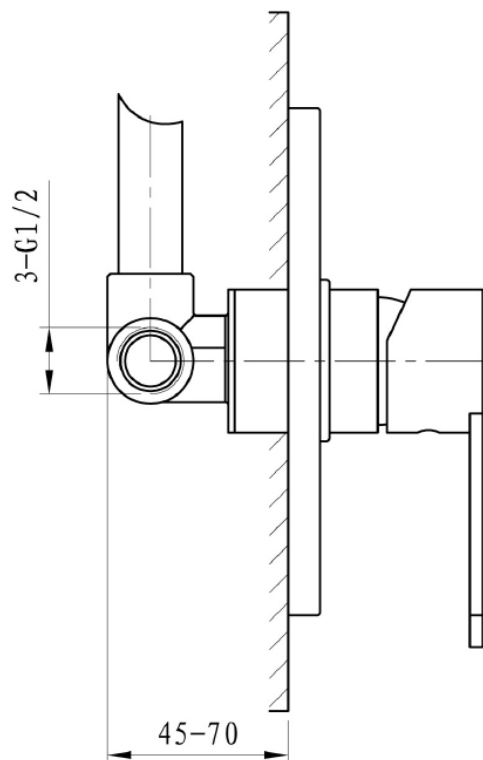

**LANA –SHOWER MIXER - BUILT-IN**

**SKU 157144**

COPYRIGHT VAN MARCKE LOGISTICS NV – 10.11  
Rev.

Dimensions and assortment can be modified without prior notification.

F157144E

**LANA –SHOWER MIXER - BUILT-IN**

**SKU 157144**

- Material: brass
- Colour: chromed
- Mounting: built-in
- Characteristics:
- built-in shower mixer
  - wall-mounted model
  - without flow spout
  - ceramic discs
- Option: flow spout (SKU 157145)