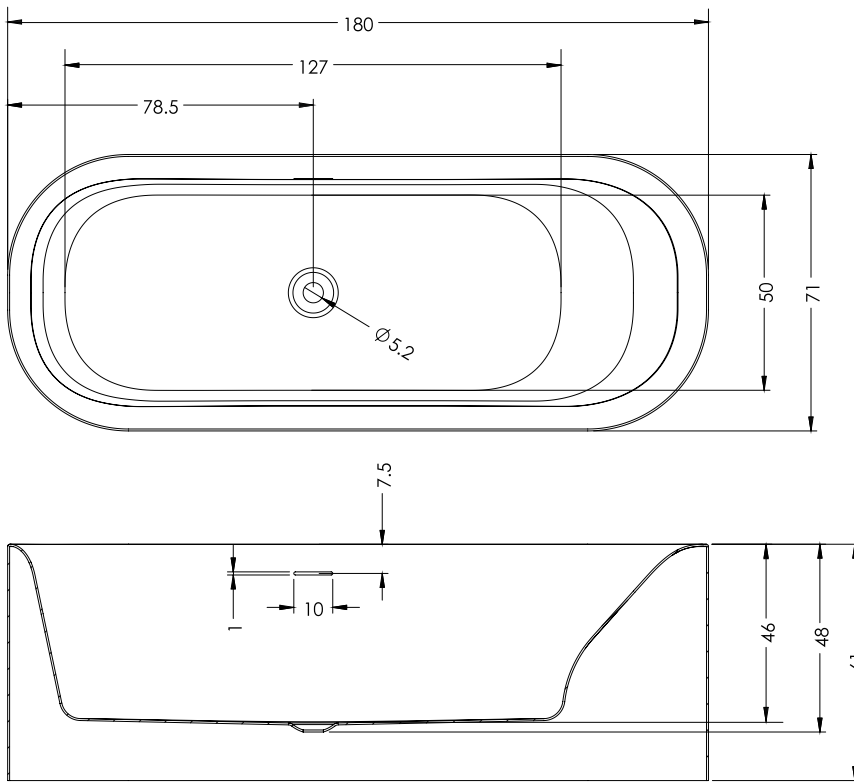

| Article nr. | L x W x H (cm) | Volume* (ltr) | Weight (kg) | Color | RIHO Fall | Water depth (cm) | Whirlpool (option) |
|-------------|----------------|---------------|-------------|-------------|-----------|------------------|--------------------|
| B095001005 | 180x71x61 | 245 | 47 | Gloss white | x | 38,5 | x |
| B095002005 | | | | | Chrome | | |
| B096001005 | 180x80x61 | 245 | 47 | Gloss white | x | | Sparkle Mood |
| B096003005 | | | | | Chrome | | |

Mat zwart

Afvoer + cover
208708

Chroom

Afvoer + cover
208709

Data is subject to changes and/or errors

B095

B096