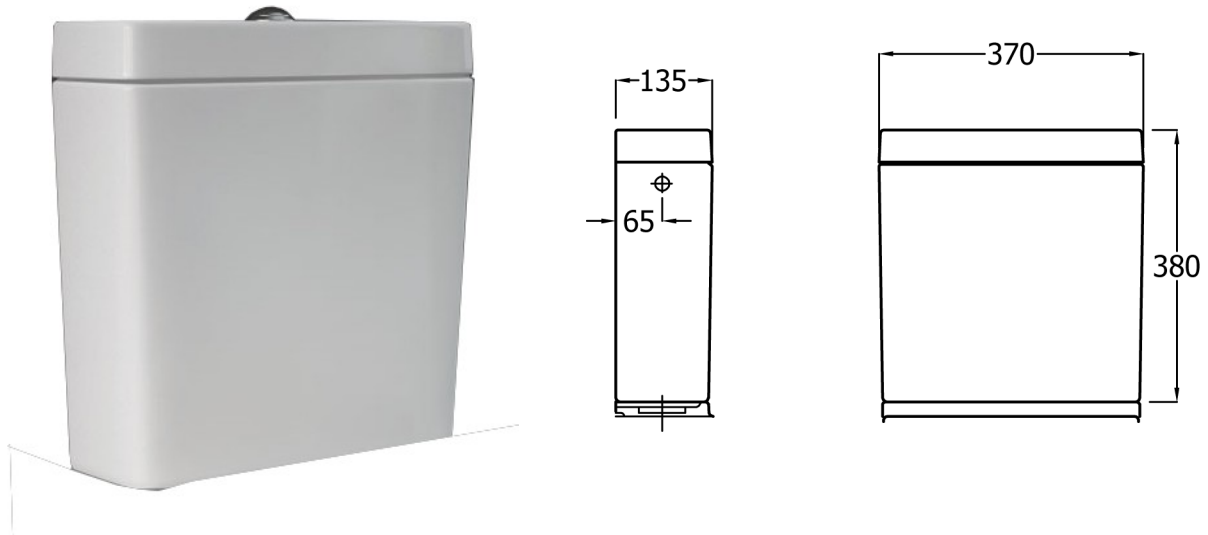

**ERGOVITA – CISTERN**

**SKU 049113**

Type:	cistern
Dimensions:	370 x 380 x 135 mm
Material:	porcelain
Coleur:	white
Montage:	to combine with floor-standing WC: sku 049112
Flushing mechanism:	Geberit
Mechanism adaptable:	ja – 3/6 litre
Flushing operation:	push button
Water supply	left or right