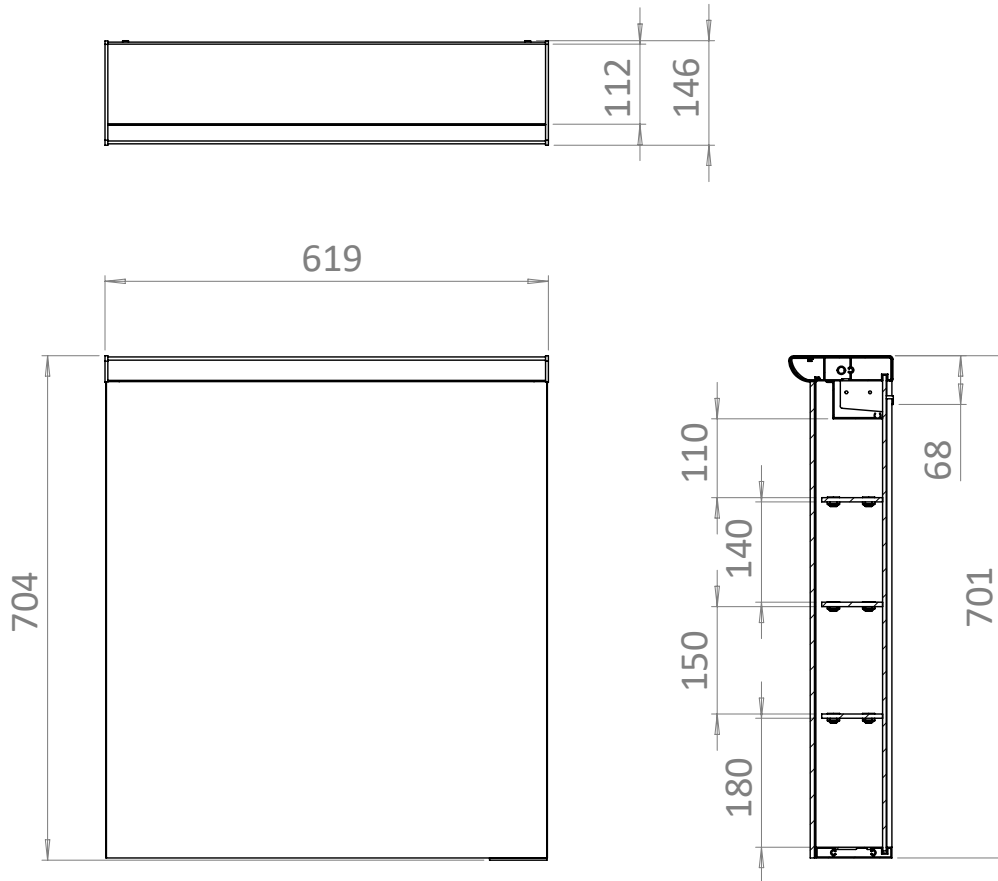

## DESCRIPTION

Lustro LED Cabinet Single Door  
620mm x 700mm

COLOUR	Mirror Glass
MATERIAL	Glass & Aluminium
HANDLING/INSTALLATION	Wall Mounting
LED WATTAGE	3.6W
DRIVER WATTAGE	6W
TEMPERATURE CHANGING COLOUR RANGE (K)	Yes 2700 - 6400
LUMINOUS EFFICACY (LM/W)	95
COLOUR RENDERING INDEX (RA)	85
CHARGING SOCKET (MA)	10000
ENERGY RATING	F
SWITCH TYPE	IR Sensor
IP RATING	44
NUMBER OF DOORS	1
SHELF QUANTITY SHELVES ADJUSTABLE	3 Yes
DIMMABLE	No
SHAVER SOCKET INCLUDED	Yes
LIGHT TYPE	LED
CABLE LENGTH	1050mm
STANDARDS	EN60598 EN60592 EN62493
DOP CLASS	01 - 2017
WARRANTY	5 Years

## TECHNICAL DIMENSIONS

Dimensions in mm unless otherwise specified.

Tolerances (per material type) apply.

V10522