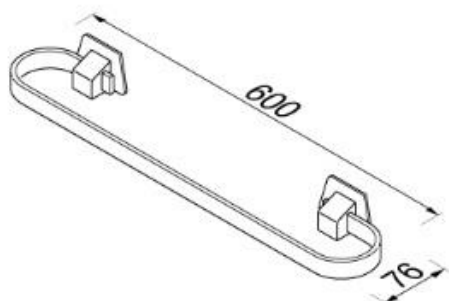

## Standard collection

915121-60

Towel rail 60 cm

### Towel rail 60 cm

- Material: chrome plated brass
- Concealed fixing
- Guarantee: 12 years

- 600x76 mm

Quality has proven to be of decisive importance in recent years, which is why we can offer a 12-year warranty period for our chrome products. The entire selection is developed in Amersfoort. Geesa is certified according to the ISO 9001-2008 standard for design, productions and the delivery of bathroom accessories. 10/2015