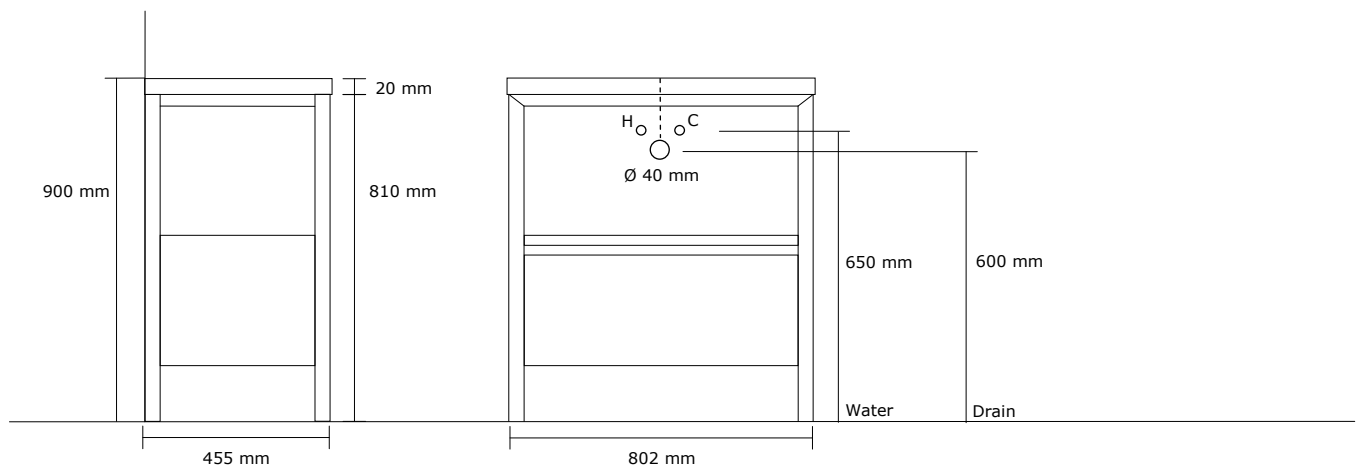

Saniclass Natural Wood, Saniclass CoreStone No.13 Top Plate 60

Saniclass Natural Wood, Saniclass CoreStone No.13 Top Plate 80

Saniclass Natural Wood, Saniclass CoreStone No.13 Top Plate 100

Saniclass Natural Wood, Saniclass CoreStone No.13 Top Plate 120-1

Saniclass Natural Wood, Saniclass CoreStone No.13 Top Plate 120-2