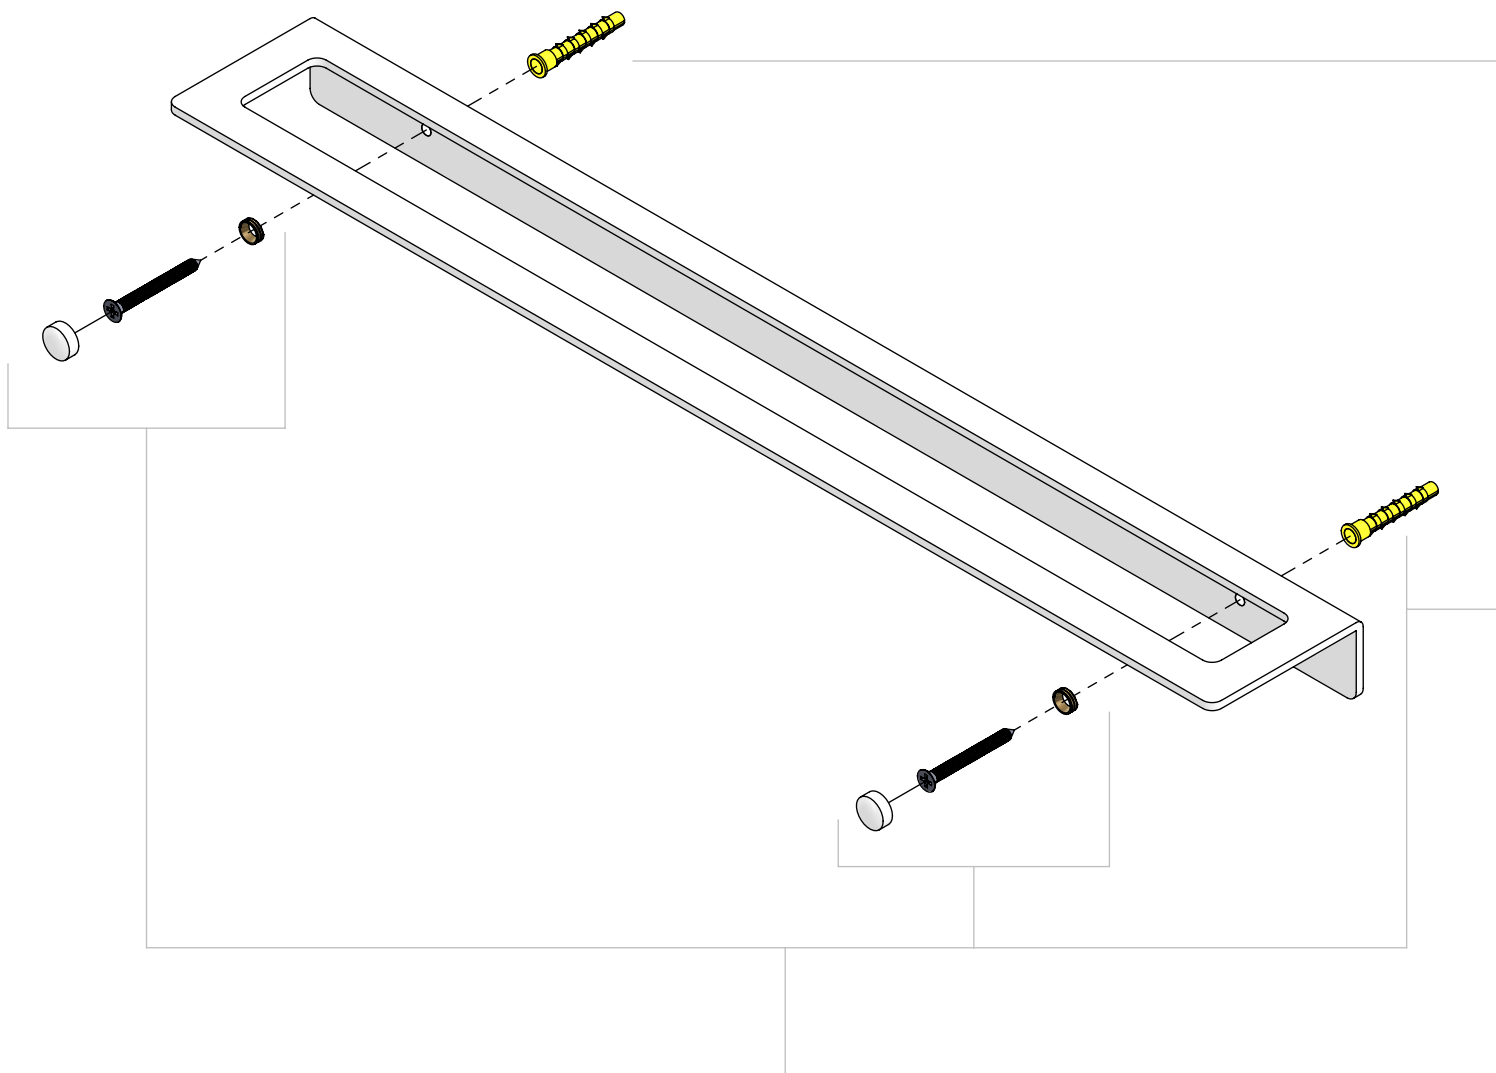

# Fold - towel rail

Matt white, 45cm

clou

CL/09.04051.20

Spare parts

CL/1051.9100.20