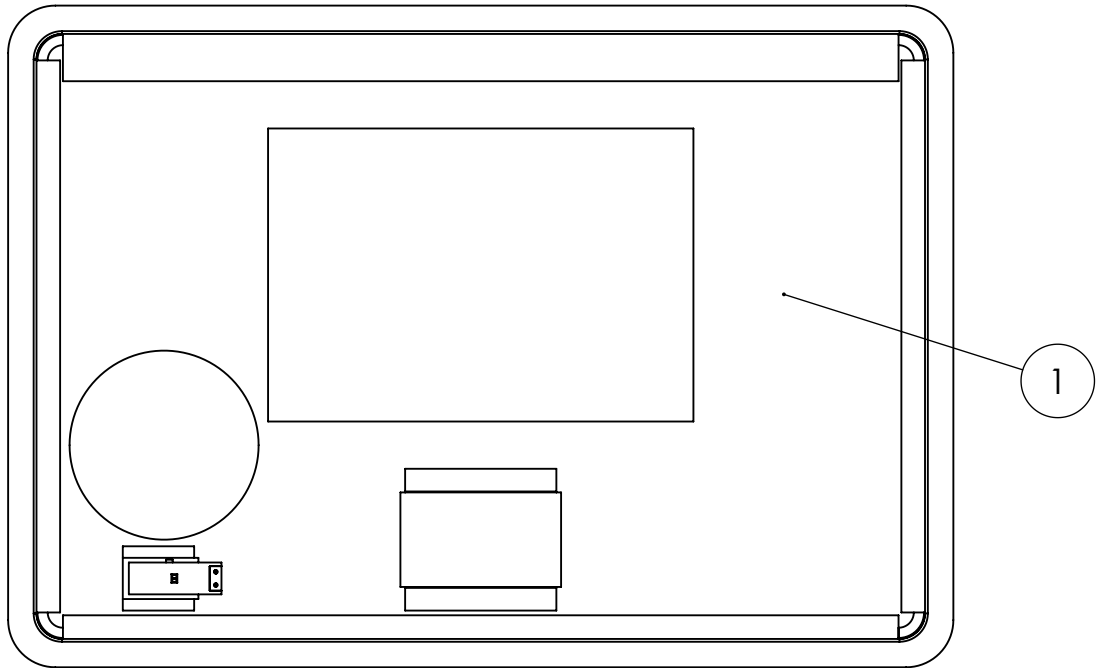

WEIGHT 10kg

WARRANTY 5 Years

TECHNICAL DIMENSIONS

Dimensions in mm unless otherwise specified.

Tolerances (per material type) apply.

SPARES DIAGRAM

NUMBER	PART CODE	DESCRIPTION
1	MIRRORBRACKET	Hanging Brackets