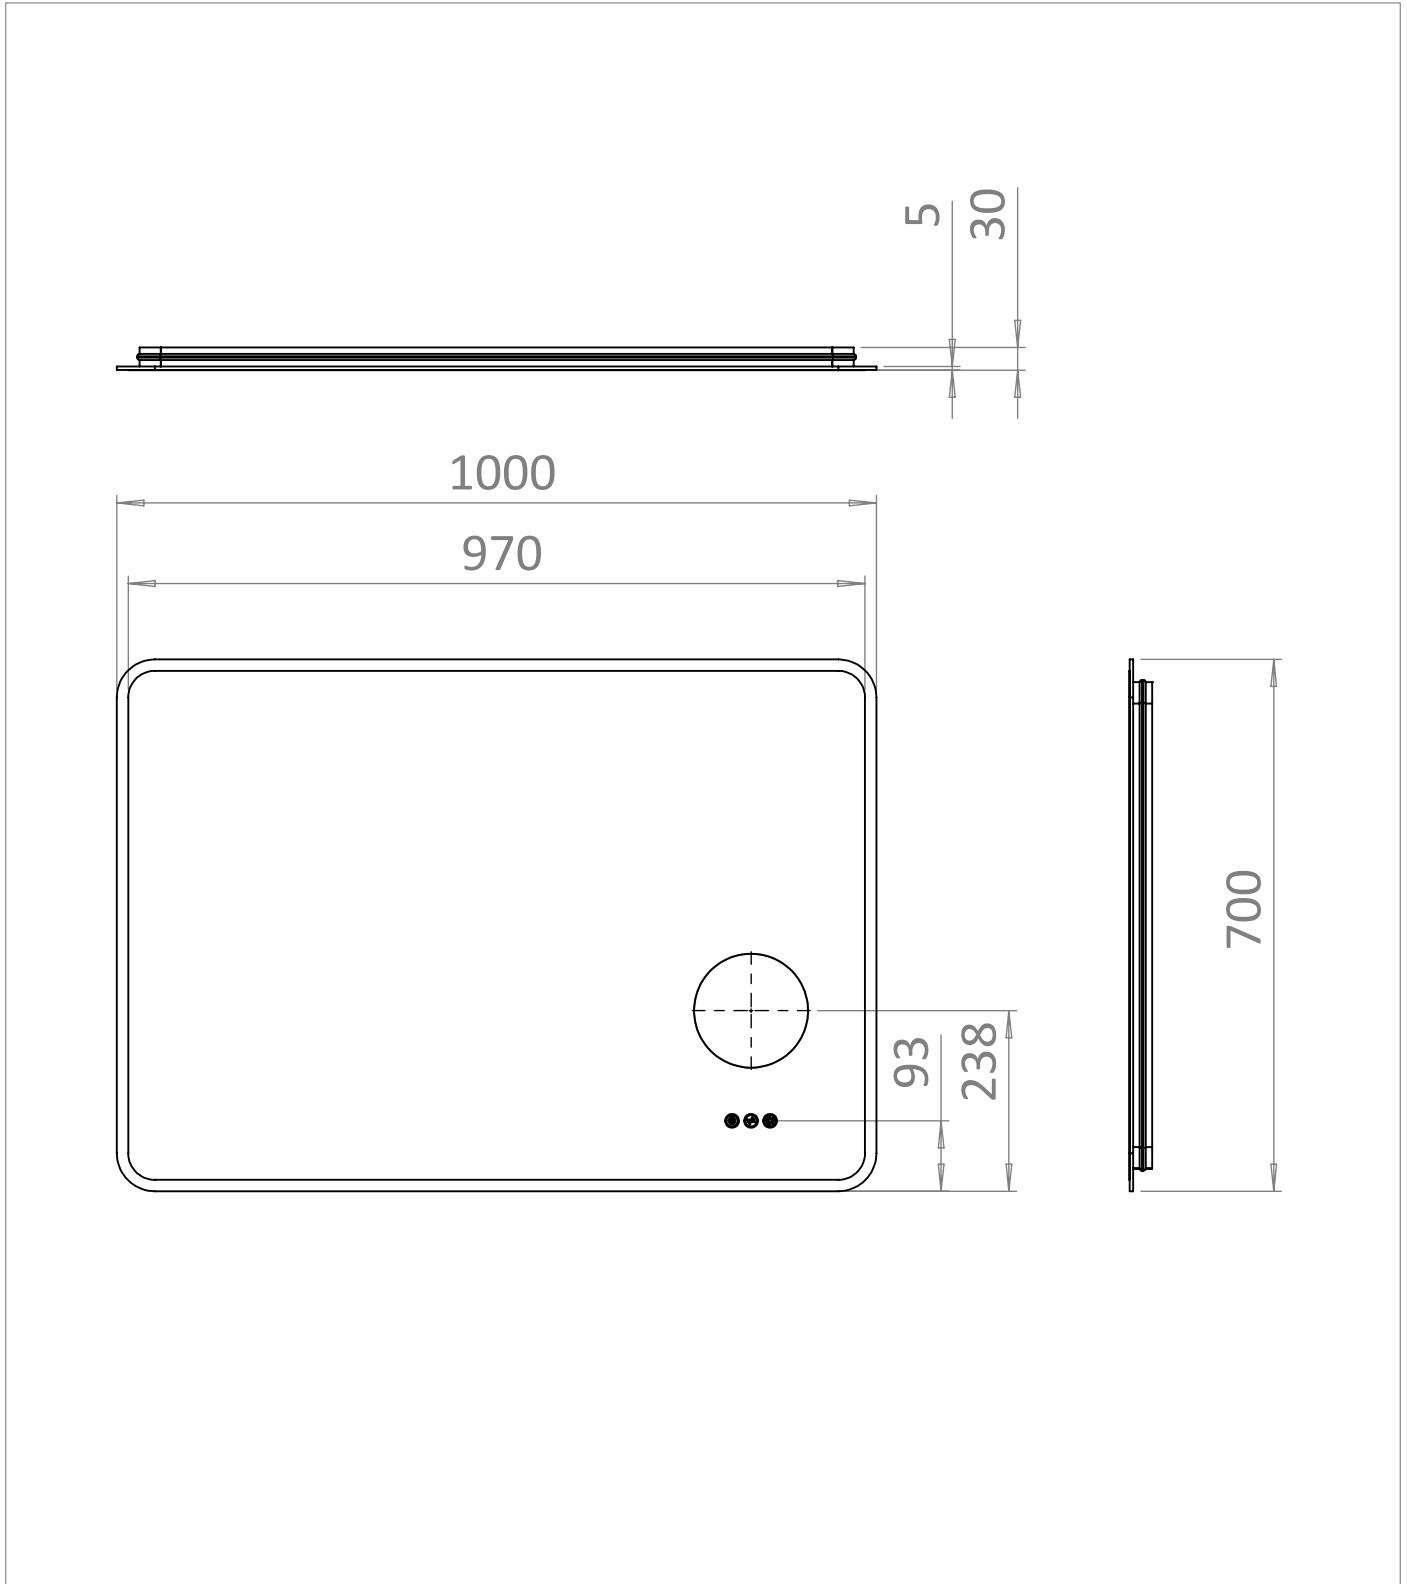

PRODUCT DATA SHEET

PRODUCT CODE

SE100070

RANGE

MIRROR

DESCRIPTION

Svelte Glow LED Mirror With Magnifier
1000mm x 700mm

MATERIAL Glass & Aluminium

HANDLING/INSTALLATION Wall Mounting

HANGING Landscape Only

LED WATTAGE 13.5W

DRIVER WATTAGE 15W

DE-MISTER WATTAGE 35W

TEMPERATURE CHANGING Yes
COLOUR RANGE (K) 2700 - 6400

LUMINOUS EFFICACY (LM/W) 95

COLOUR RENDERING INDEX (RA) 85

ENERGY RATING F

SWITCH TYPE Touch Switch

IP RATING 44

DIMMABLE Yes

LIGHT TYPE LED

CABLE LENGTH 1050mm

STANDARDS EN60598
EN60592
EN62493

DOP CLASS 01 - 2017

WEIGHT 10kg

WARRANTY 5 Years

TECHNICAL DIMENSIONS

Dimensions in mm unless otherwise specified.

Tolerances (per material type) apply.

SPARES DIAGRAM

NUMBER	PART CODE	DESCRIPTION
1	MIRRORBRACKET	Hanging Brackets