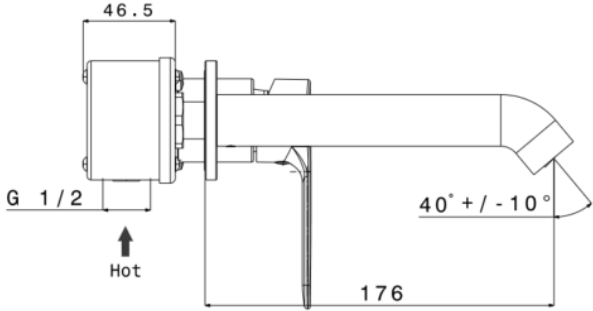

NERO – BUILT-IN BASIN MIXER - CHROME

SKU 156592

PICTURE:

DIMENSIONS:

Type mixer	Build-in basin mixer, one handle
Finish	Chrome
Material	Brass
Output Pressure 3 bar	4,5 L/min.
Type Aerator	NEOPERL CACHE' HONEYCOMB 1,5 gpm max.
Type of connection	G 1/2"
Cartridge	Ceramic discs
Handle	Metal, better grip of handles
Mounting	Wall-mounted
Water saving	No
Energy saving	No
ECO handle	No
Cold body	No
Safety button 38°C	No
Fixations	Included
Certificate	ACS
Weight	1.89 kg
Warranty	5 years
Extra	Includes built-in box