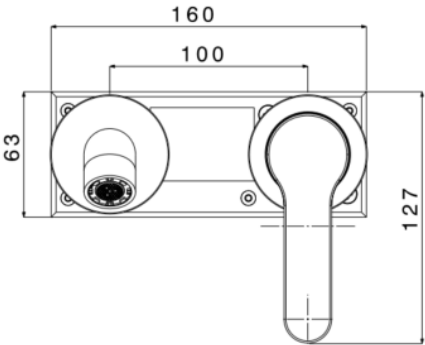

NERO – BUILT-IN BASIN MIXER - CHROME

SKU 156592

PICTURE:

DIMENSIONS:

Type mixer	Build-in basin mixer, one handle
Finish	Chrome
Material	Brass
Output Pressure 3 bar	4,5 L/min.
Type Aerator	NEOPERL CACHE' HONEYCOMB 1,5 gpm max.
Type of connection	G 1/2"
Cartridge	Ceramic discs
Handle	Metal, better grip of handles
Mounting	Wall-mounted
Water saving	No
Energy saving	No
ECO handle	No
Cold body	No
Safety button 38°C	No
Fixations	Included
Certificate	ACS
Weight	1.89 kg
Warranty	5 years
Extra	Includes built-in box