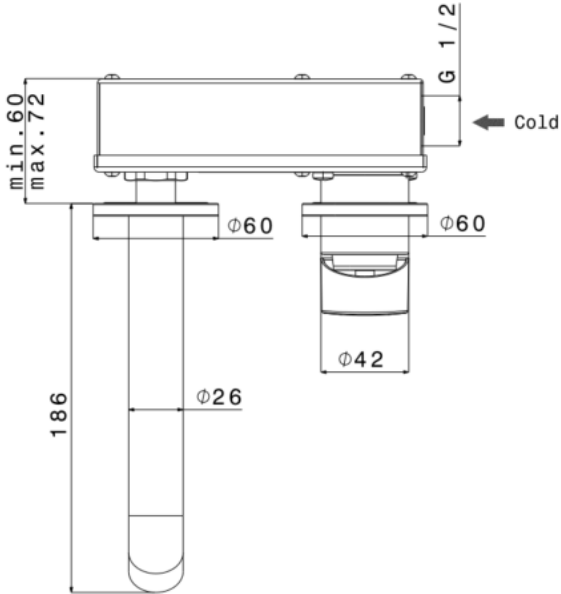

NERO – BUILT-IN BASIN MIXER - CHROME

SKU 156592

PICTURE:

DIMENSIONS:

Type mixer	Build-in basin mixer, one handle
Finish	Chrome
Material	Brass
Output Pressure 3 bar	4,5 L/min.
Type Aerator	NEOPERL CACHE' HONEYCOMB 1,5 gpm max.
Type of connection	G 1/2"
Cartridge	Ceramic discs
Handle	Metal, better grip of handles
Mounting	Wall-mounted
Water saving	No
Energy saving	No
ECO handle	No
Cold body	No
Safety button 38°C	No
Fixations	Included
Certificate	ACS
Weight	1.89 kg
Warranty	5 years
Extra	Includes built-in box