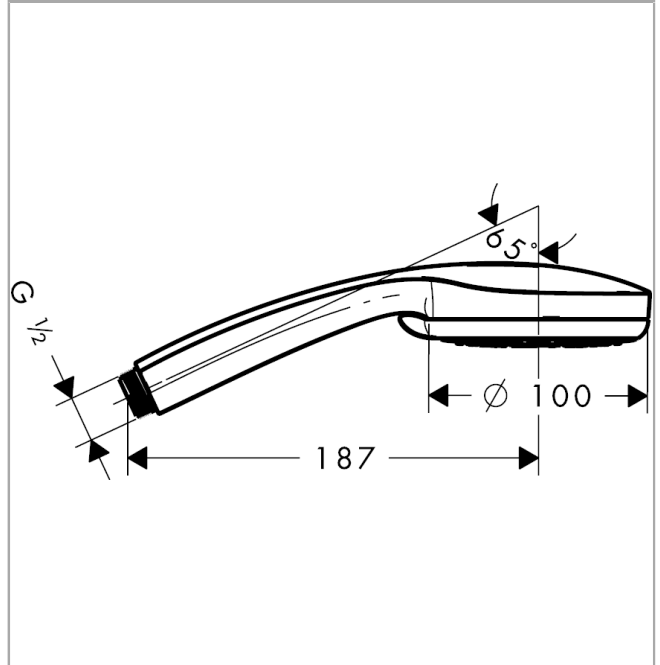

Scale drawing