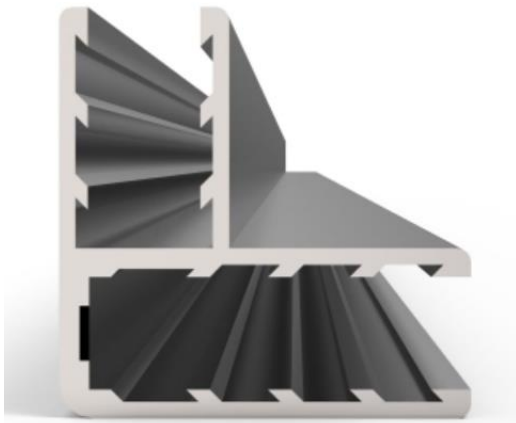

WALK-IN/ WALK-IN DECOR – CORNER PROFILE

SKU 228043

PHOTO:

Characteristics:

- corner profile for combination of 2 panels
- connected with glass by silicone
- for Walk-in and Walk-in Decor
- thickness of glass – 8 mm – compatible with this profile
- material - aluminium
- colour – polished chrome
- Van Marcke warranty – 5 years