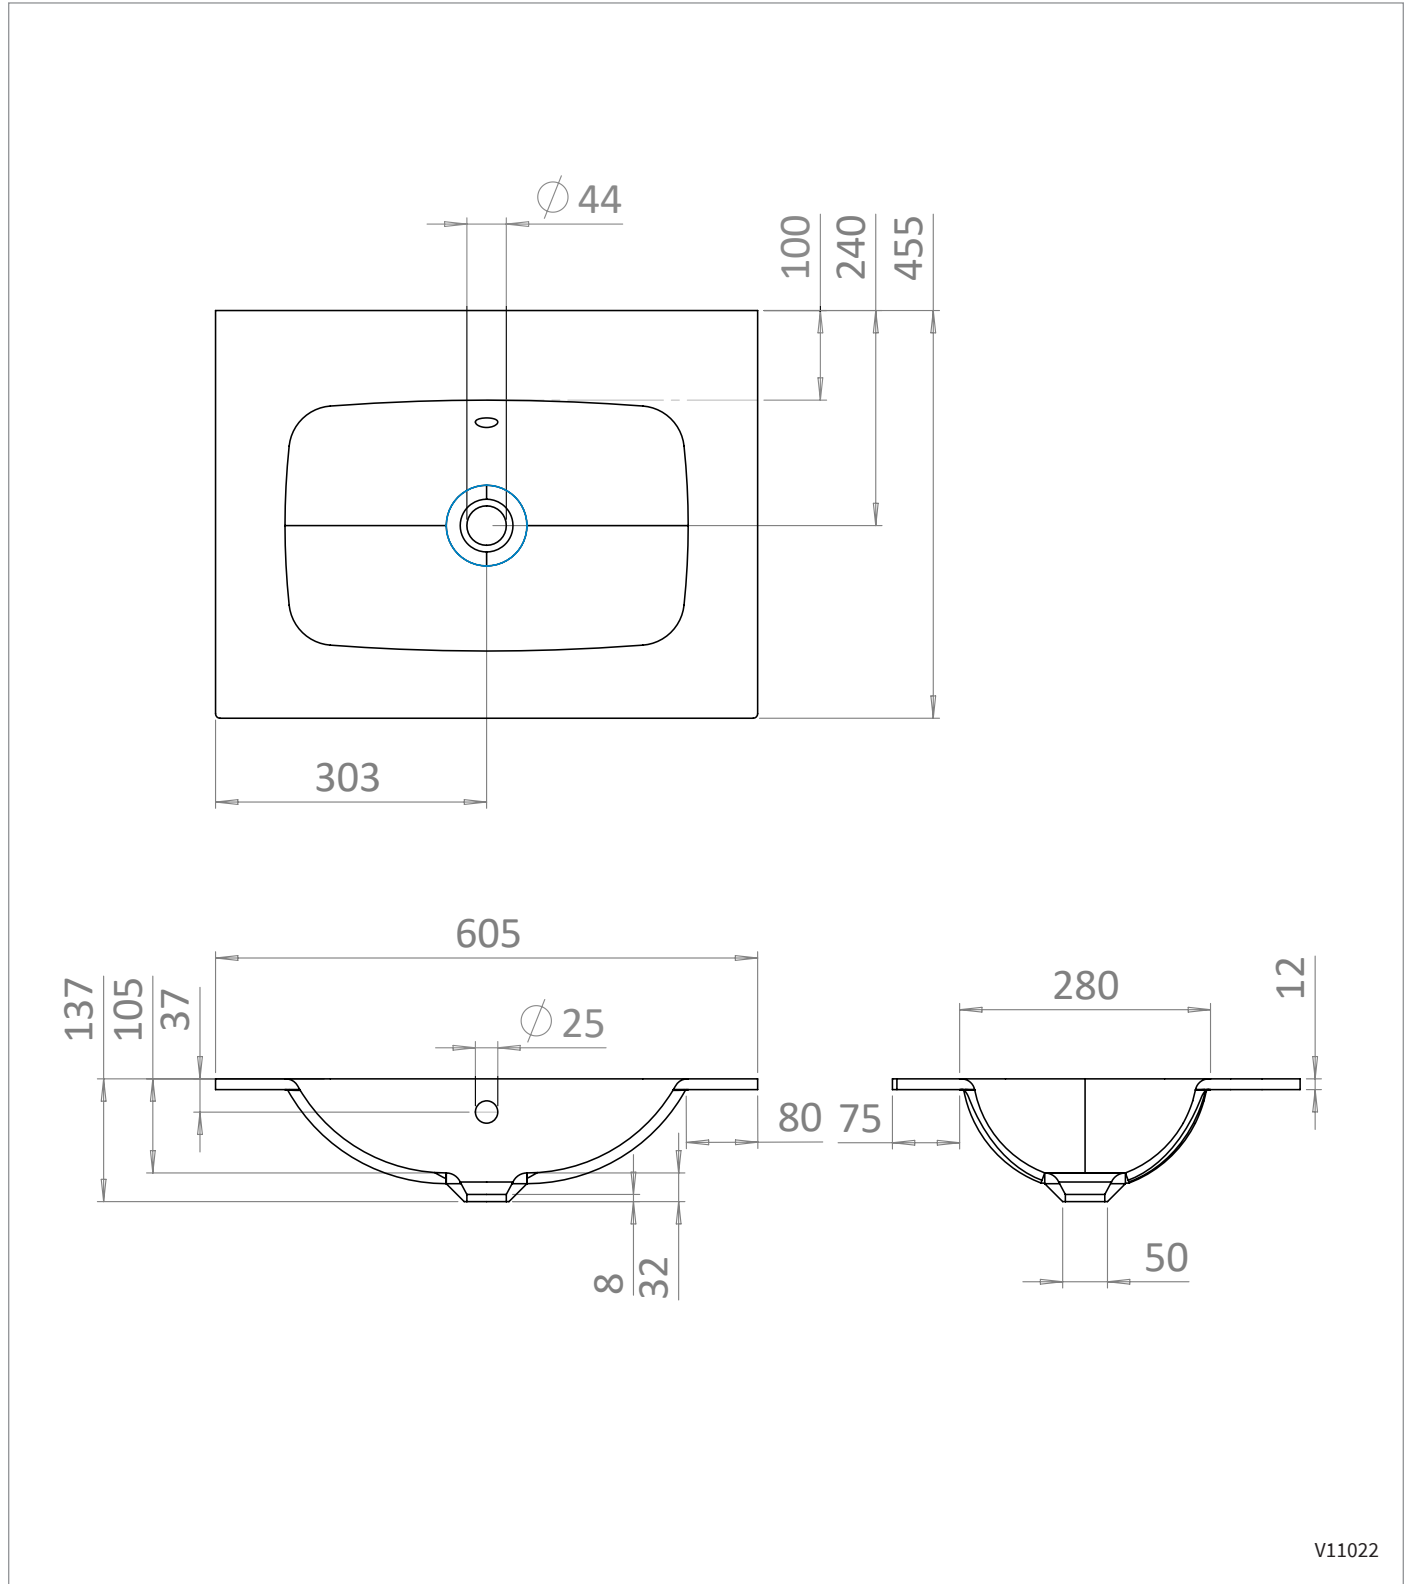

# PRODUCT DATA SHEET

**PRODUCT CODE**

GL0610SMB

**RANGE**

GLIDE II

**DESCRIPTION**

600mm Basin 0TH Midnight Black

**COLOUR** Midnight Black

**MATERIAL** Glass

**STANDARDS** EN 31  
EN 14688 - CLO

**INSTALLATION TYPE** Furniture Mounted

**CAPACITY OF WATER AT OVERFLOW LEVEL** 15 L

**BASIN WASTE SIZE** 45mm

**TAP HOLES** 0TH

**OVERFLOW** Yes

**WEIGHT** 8.3kg

## TECHNICAL DIMENSIONS

Dimensions in mm unless otherwise specified.

Tolerances (per material type) apply.

V11022