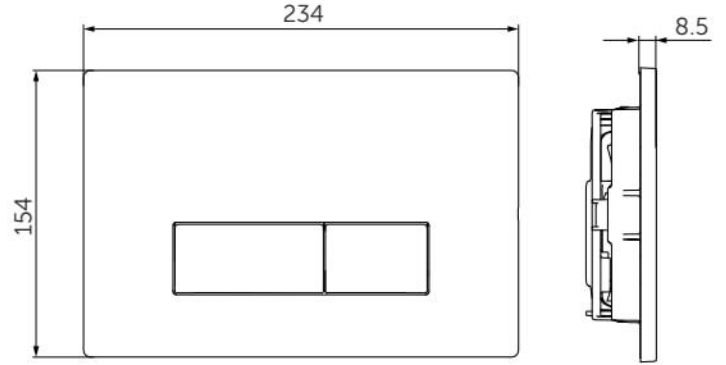

(dimensions in millimeters)

WC FRAME / CISTERN 80