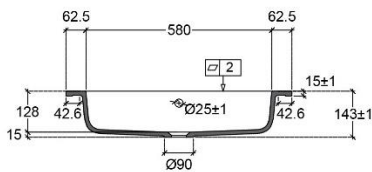

INTEGRATED TABLET WITH 1 WASHBASIN

SKU 933796

DIMENSIONS:

Length: 705 mm

Width: 505 mm

Height: 143 mm

05.2018

F933796e

The dimensions, as well as the assortment can be modified without prior notice.

Washbasin	Integrated
Material	Ceramilux
Colour	Matt white
Tap hole	No
Overflow	No
Waste hole	Yes
Weight	14 kg

05.2018

F933796e