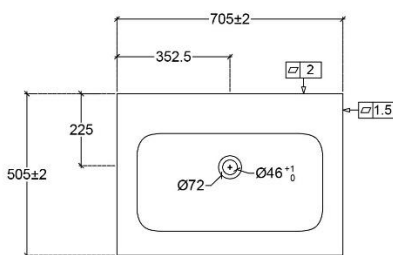

INTEGRATED TABLET WITH 1 WASHBASIN

SKU 933796

DIMENSIONS:

Length: 705 mm

Width: 505 mm

Height: 143 mm

05.2018

F933796e

The dimensions, as well as the assortment can be modified without prior notice.

Washbasin	Integrated
Material	Ceramilux
Colour	Matt white
Tap hole	No
Overflow	No
Waste hole	Yes
Weight	14 kg

05.2018

F933796e