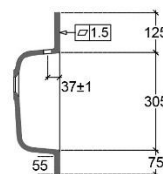

INTEGRATED TABLET WITH 1 WASHBASIN

SKU 933796

DIMENSIONS:

Length: 705 mm

Width: 505 mm

Height: 143 mm

05.2018

F933796e

The dimensions, as well as the assortment can be modified without prior notice.

Washbasin	Integrated
Material	Ceramilux
Colour	Matt white
Tap hole	No
Overflow	No
Waste hole	Yes
Weight	14 kg

05.2018

F933796e