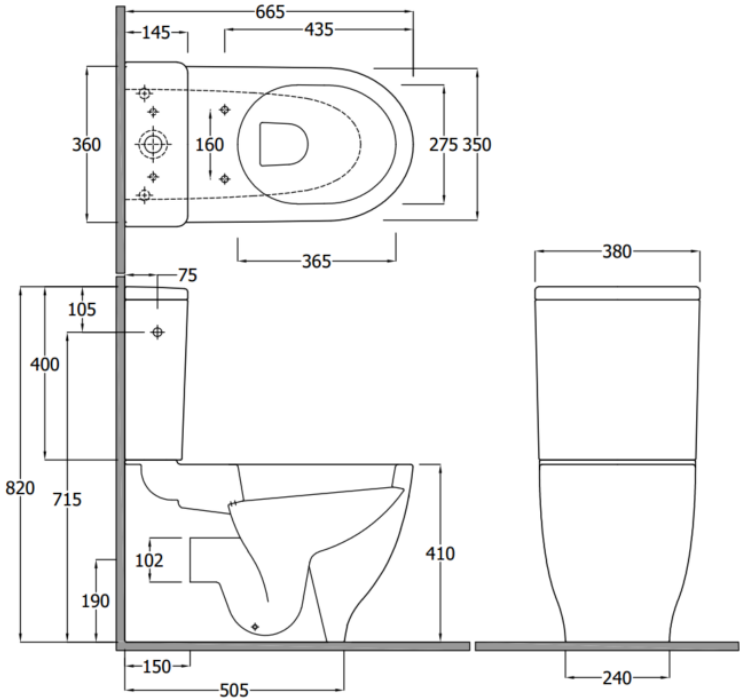

CASCATA – FLOOR-STANDING TOILET

SKU 049033

DIMENSIONS:

Depth: 665 mm
Width: 360 mm
Height: 410 mm

Type of toilet	Floor-standing
Material	Porcelain
Colour	White
Fixation	Yes
Exit	P-outlet 65 cm
With toilet seat	No
With cistern	No
Rimless	Yes
Certificates	Yes
Weight	49 kg
Warranty	5 years
Extra	To combine with cistern (sku 049034), toilet seat (sku 093588), vario outlet (sku 049036)