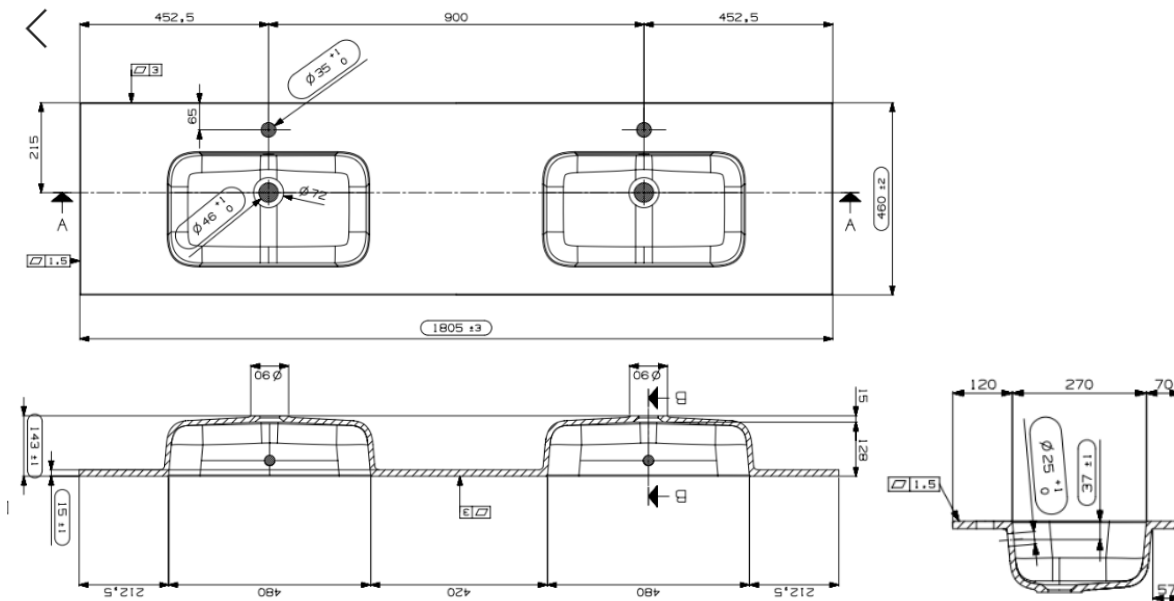

PACO – WASHBASIN / INTEGRATED TABLET – 180X46

SKU 930271

DIMENSIONS:
Length: 1800 mm
Depth: 460 mm
Height: 15 mm

Washbasin	Tablet – 2 Washbasins
Material	Artificial marble
Color	Mat white
Mounting	Tablet
With tap hole	Yes
With overflow	Yes