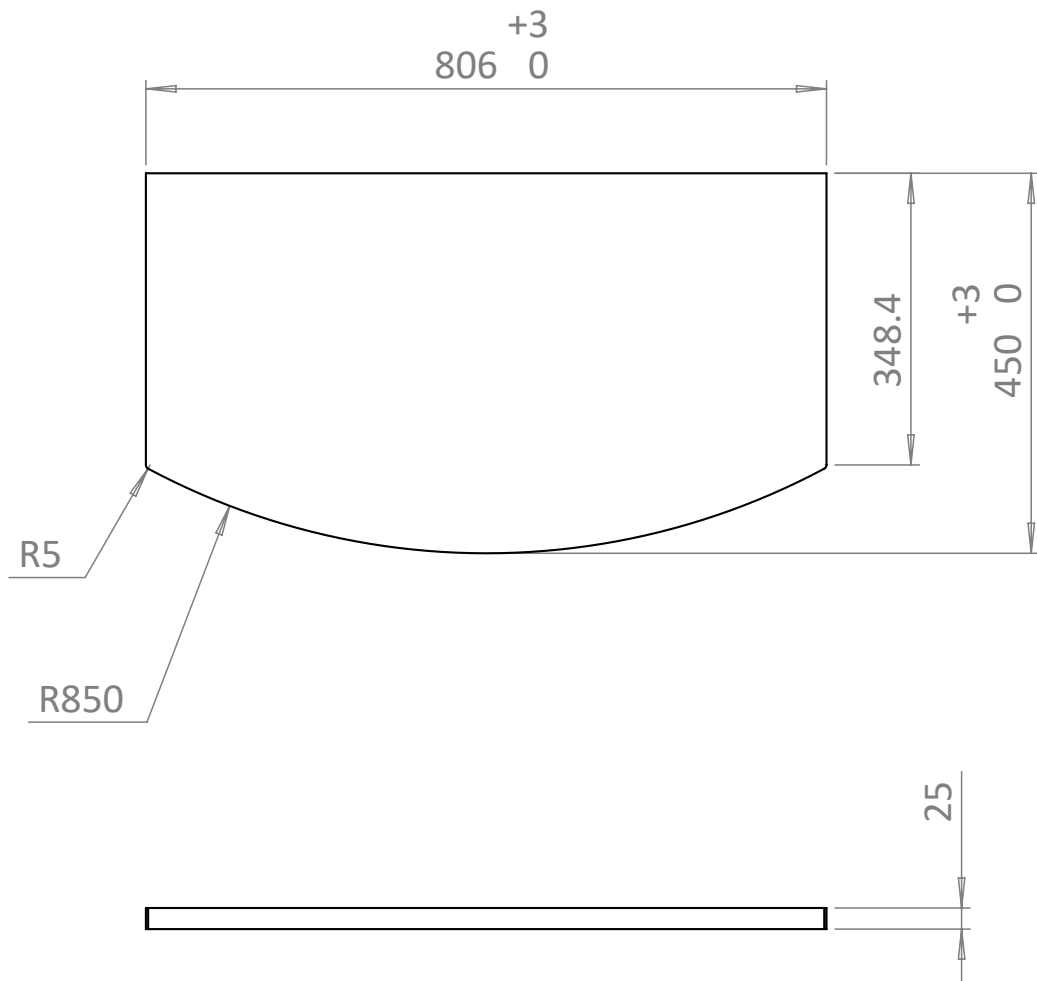

# PRODUCT DATA SHEET

**PRODUCT CODE**

SE8000TMC

**RANGE**

Svelte

**DESCRIPTION**

Worktop Carrara No Tap Hole

**COLOUR** Carrara Marble Effect

**MATERIAL** Minerva Solid Surface

**STANDARDS** BS EN 59  
BS EN ISO 4892-3

**WEIGHT** 19kg

**WARRANTY** 10 Years

## TECHNICAL DIMENSIONS

Dimensions in mm unless otherwise specified.

Tolerances (per material type) apply.

V10922