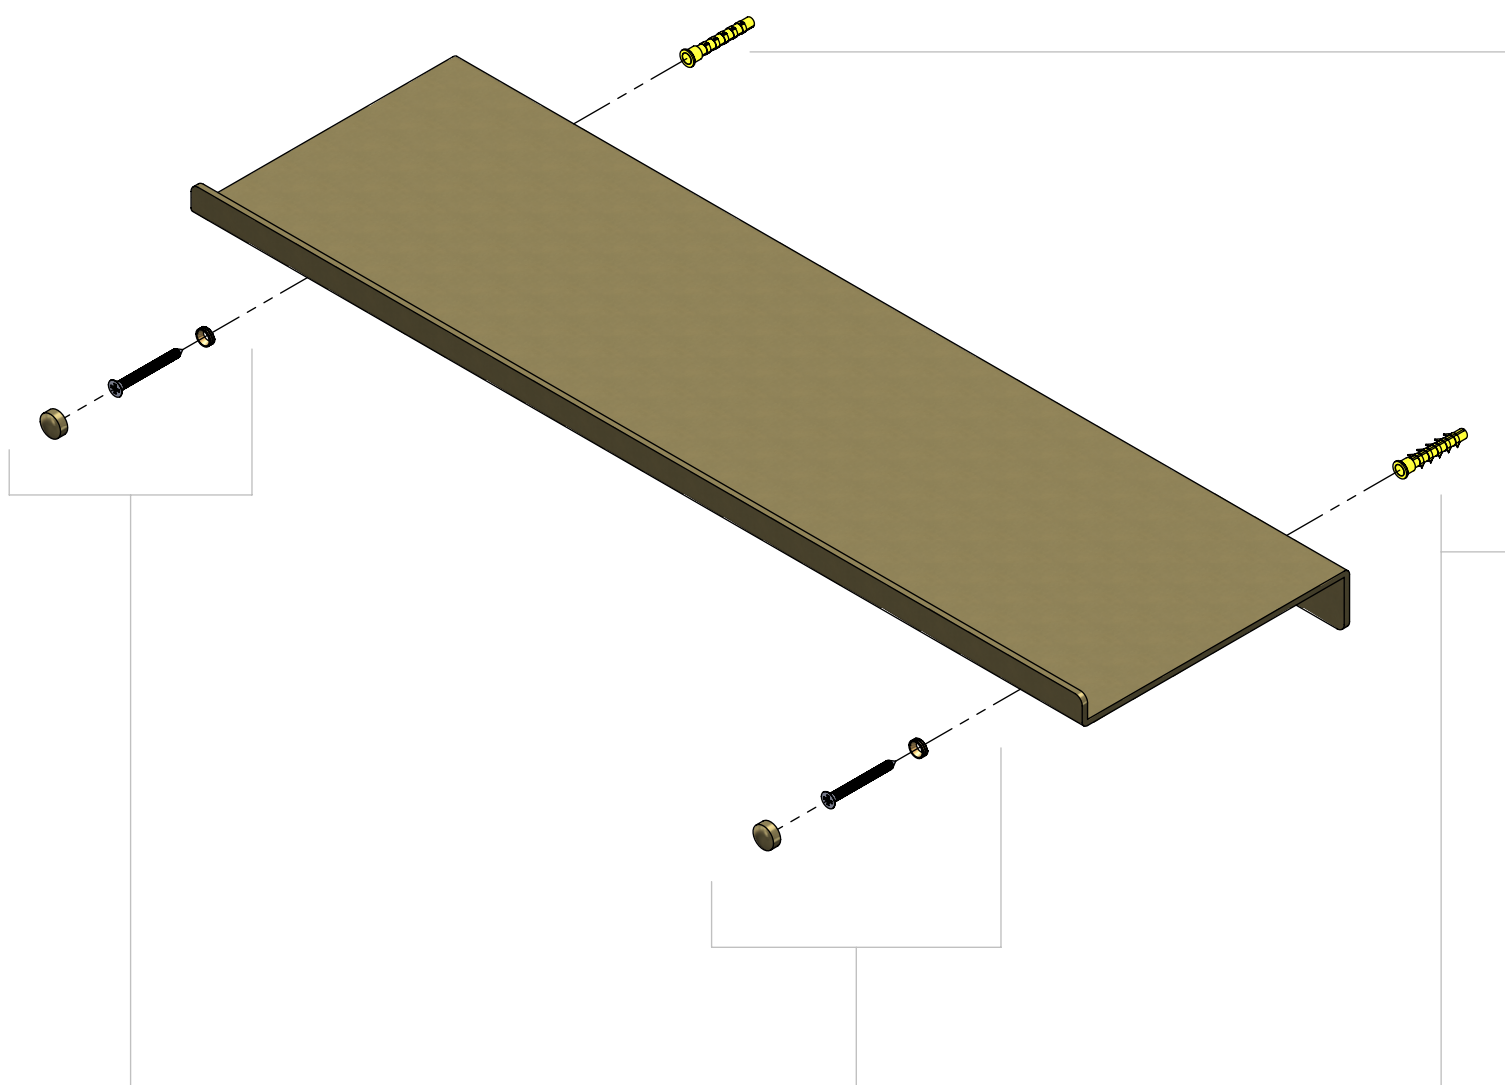

Fold - shelf

Gold brushed PVD, 50cm

clou

CL/09.04081.82

Spare parts

CL/1051.9100.82